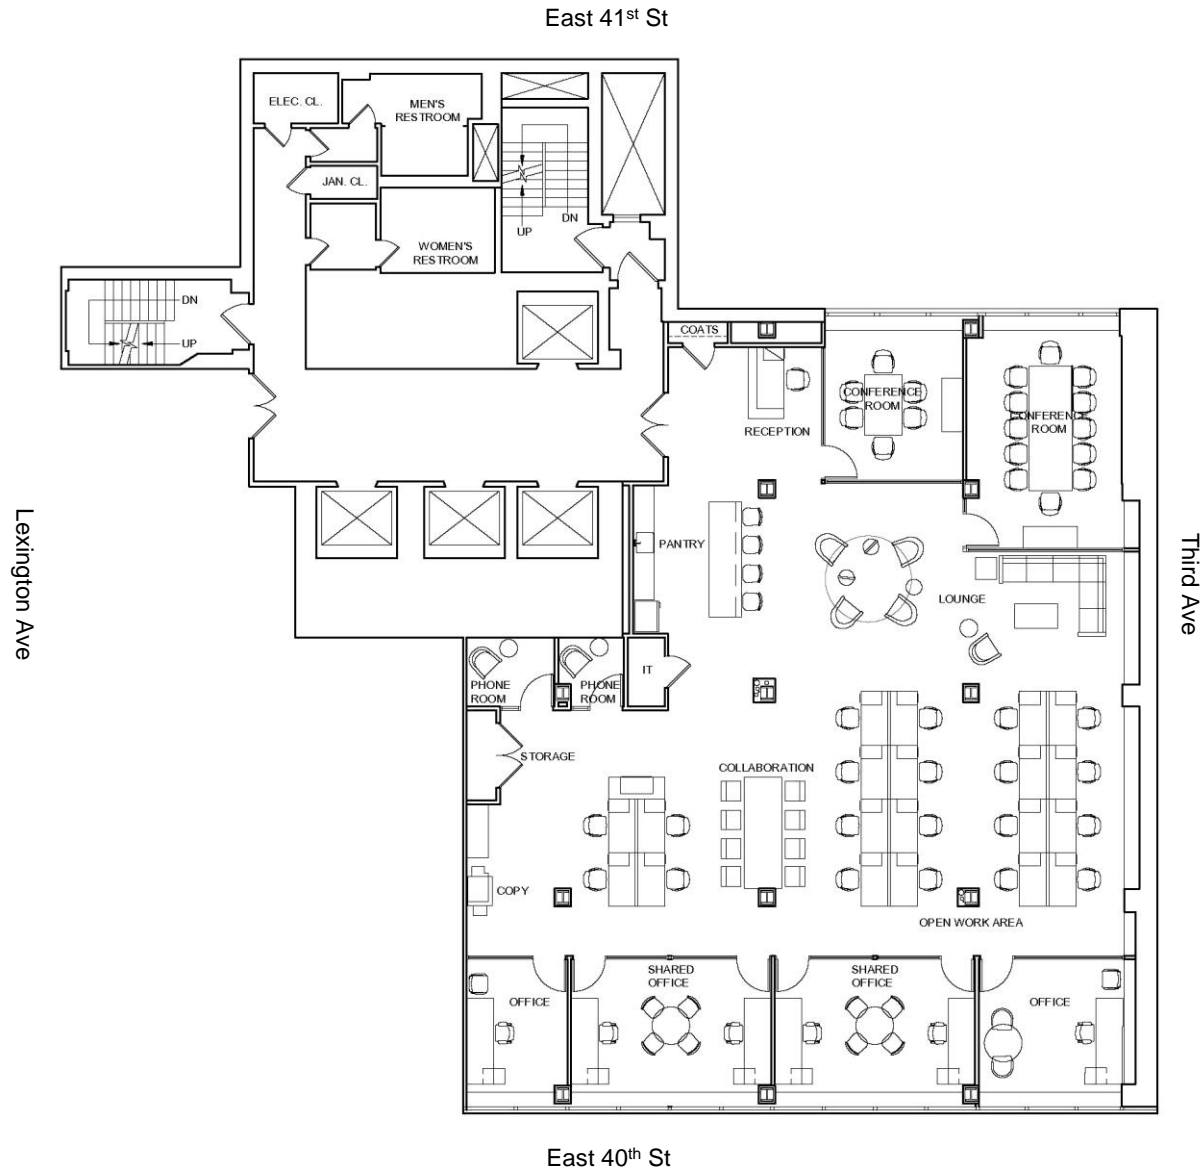

355 Lexington Avenue

Rudin

Floor 6
Prebuilt Plan

6,327 Sq. Ft.
Partial Floor Available

Robert Steinman

212.407.2490
rsteinman@rudin.com

rudin.com