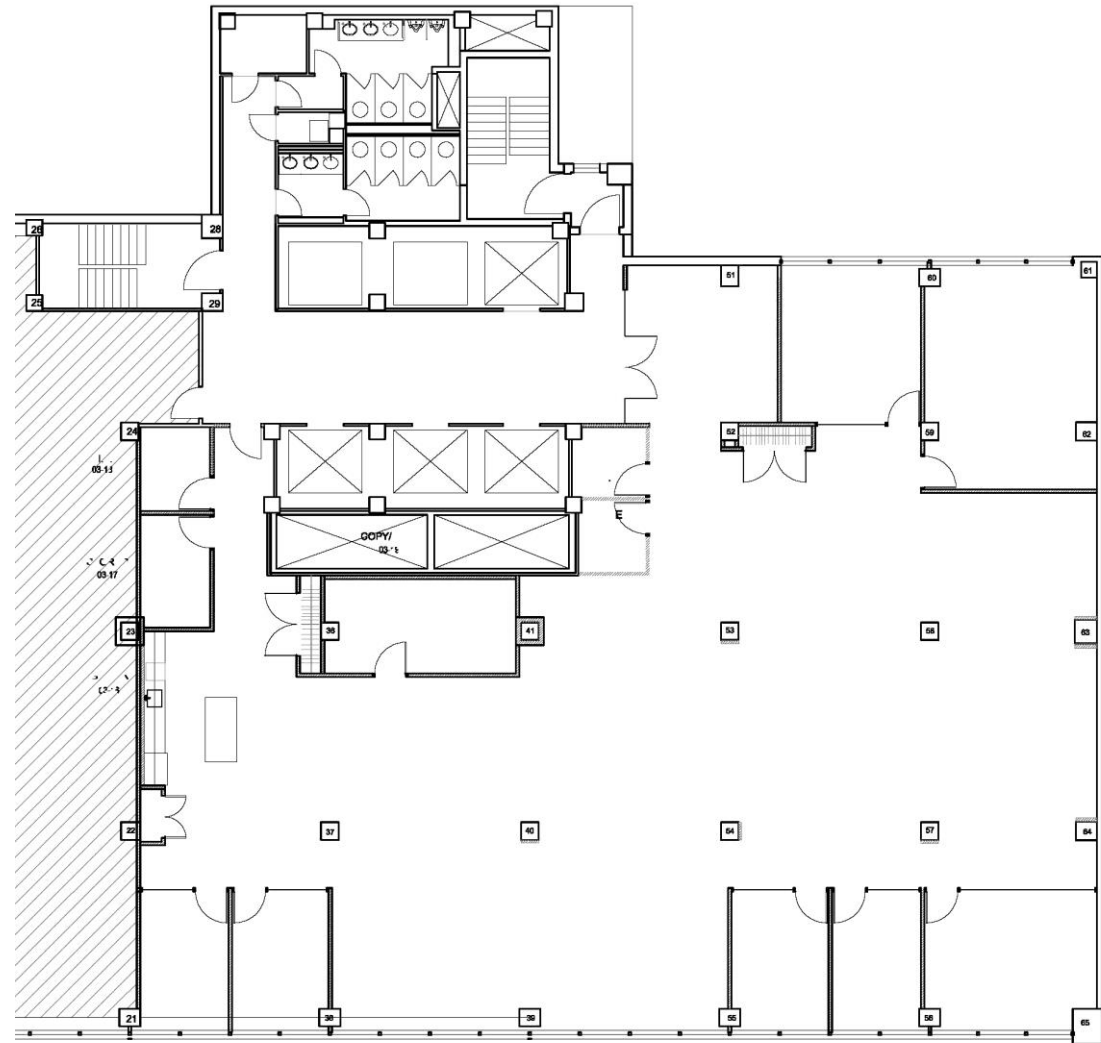

355 Lexington Avenue

Rudin

Floor 3
As Built Plan

8,397 Sq. Ft.
Partial Floor Available
Possession Arranged

Asking: \$55 per RSF
Furniture Available

East 40th St

Robert Steinman

212.407.2490
rsteinman@rudin.com