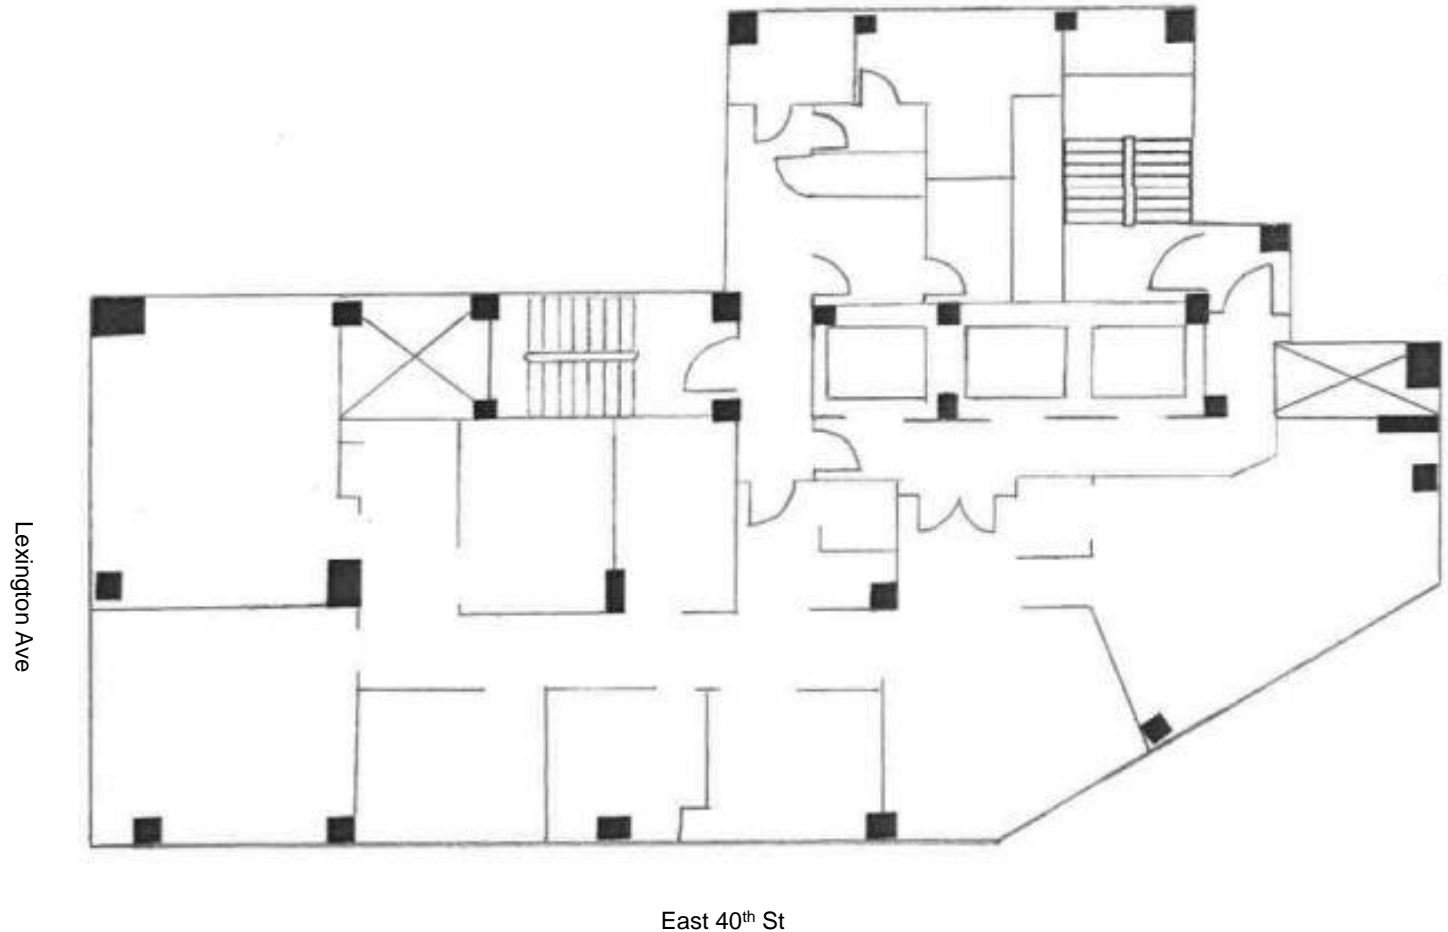

355 Lexington Avenue

Rudin

Floor 22
As Built Plan

4,336 Sq. Ft.
Full Floor Available
Immediately

Asking \$59 per RSF

Robert Steinman

212.407.2490
rsteinman@rudin.com

rudin.com