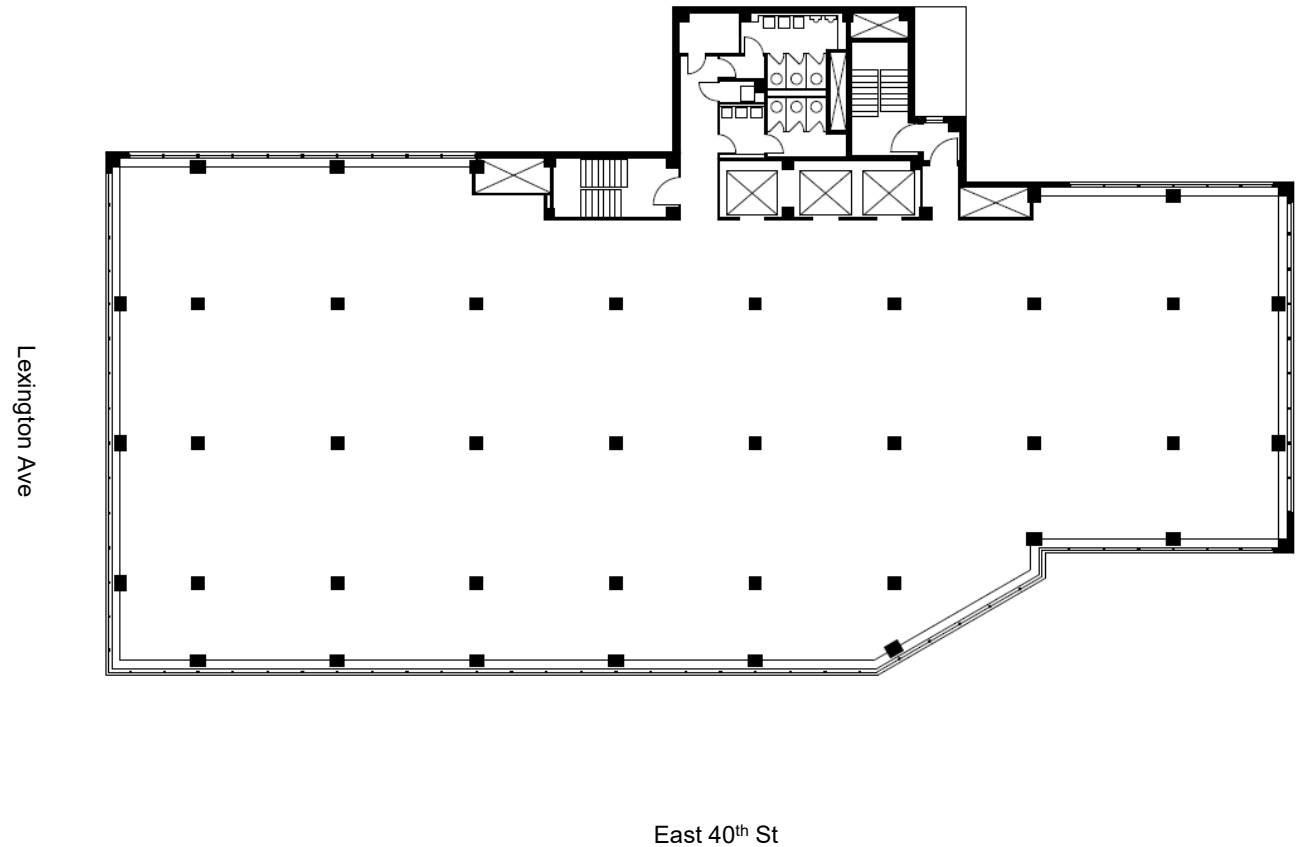

# 355 Lexington Avenue

Full Floor  
Available

Robert Steinman

212.407.2490  
rsteinman@rudin.com

[rudin.com](http://rudin.com)

Rudin

# 355 Lexington Avenue

Rudin

Floor 13  
Core & Shell Floor Plan

14,446 Sq. Ft.  
Full Floor Available  
Immediately

Asking: \$55 per RSF

Robert Steinman

212.407.2490  
rsteinman@rudin.com

[rudin.com](http://rudin.com)