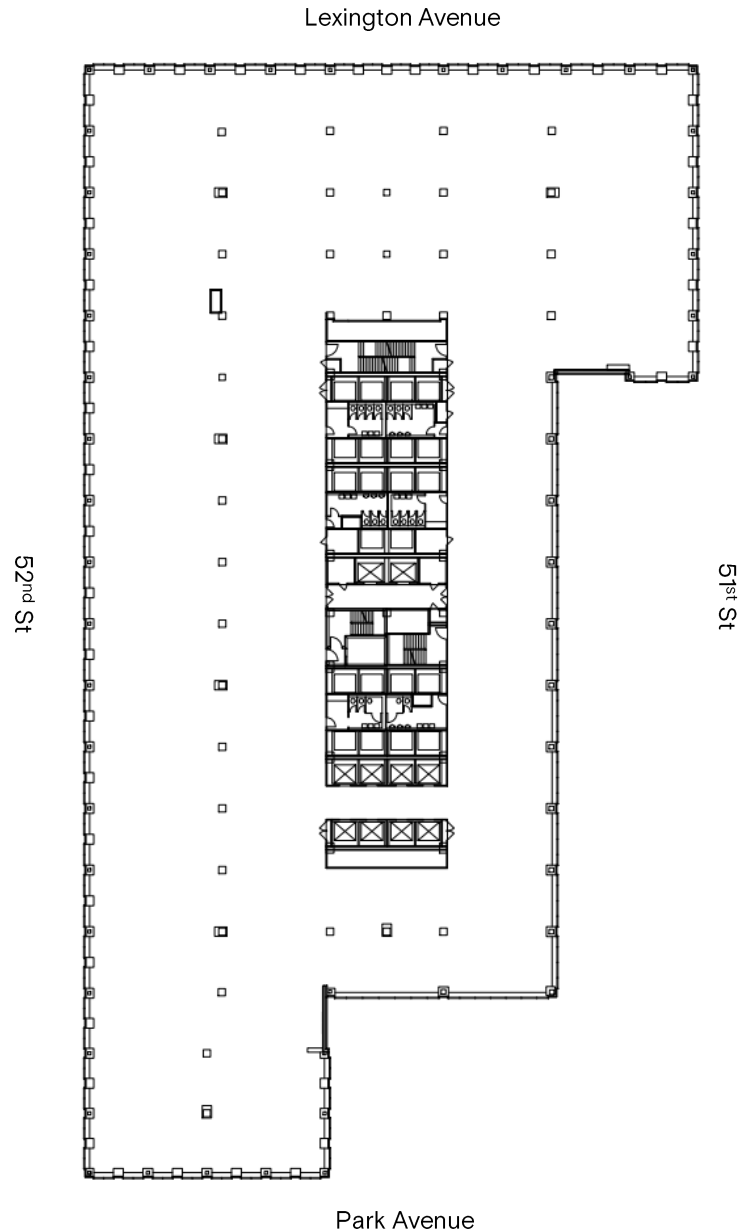

345 PARK AVENUE

Floor 4
70,400 Sq. Ft.
Entire Floor Available

Price Available Upon Request

Thomas M. Keating

212.407.2481
tkeating@rudin.com

rudin.com

RUDIN

REBNY