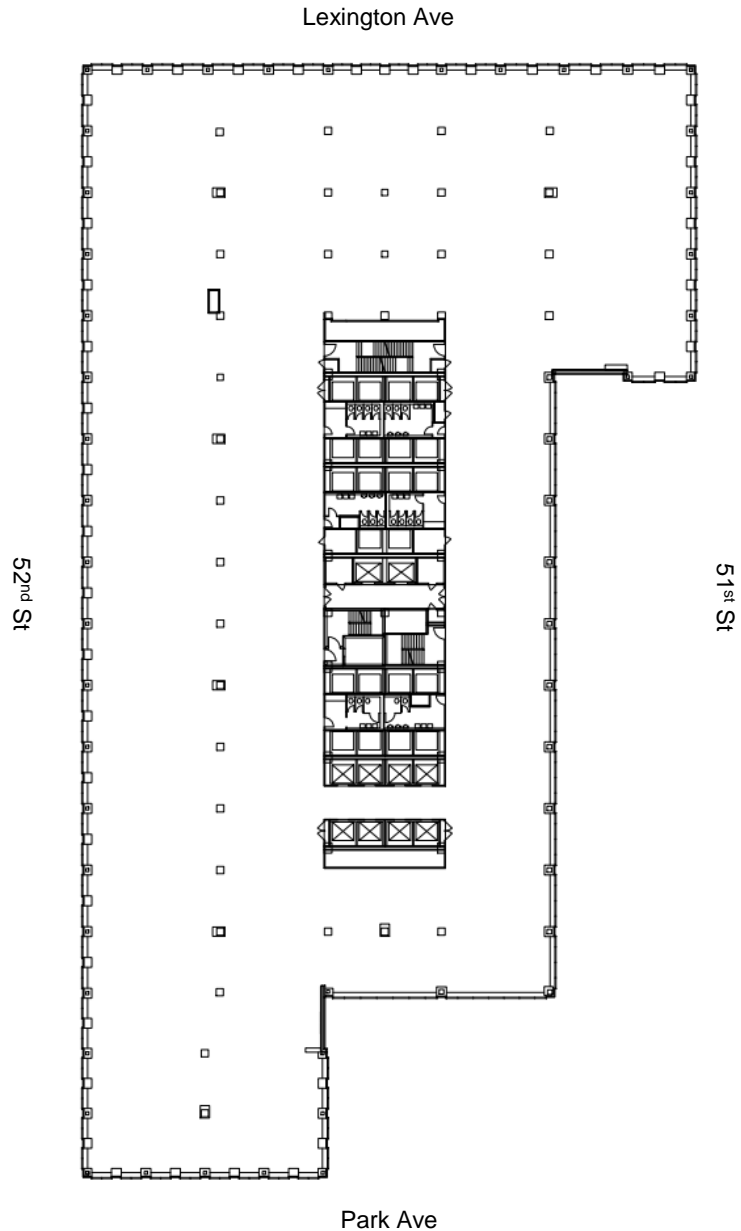

345 Park Avenue

Floor 4

70,400 Sq. Ft.
Entire Floor Available

Price Available Upon
Request

Thomas M. Keating

212.407.2481
tkeating@rudin.com

rudin.com

Rudin