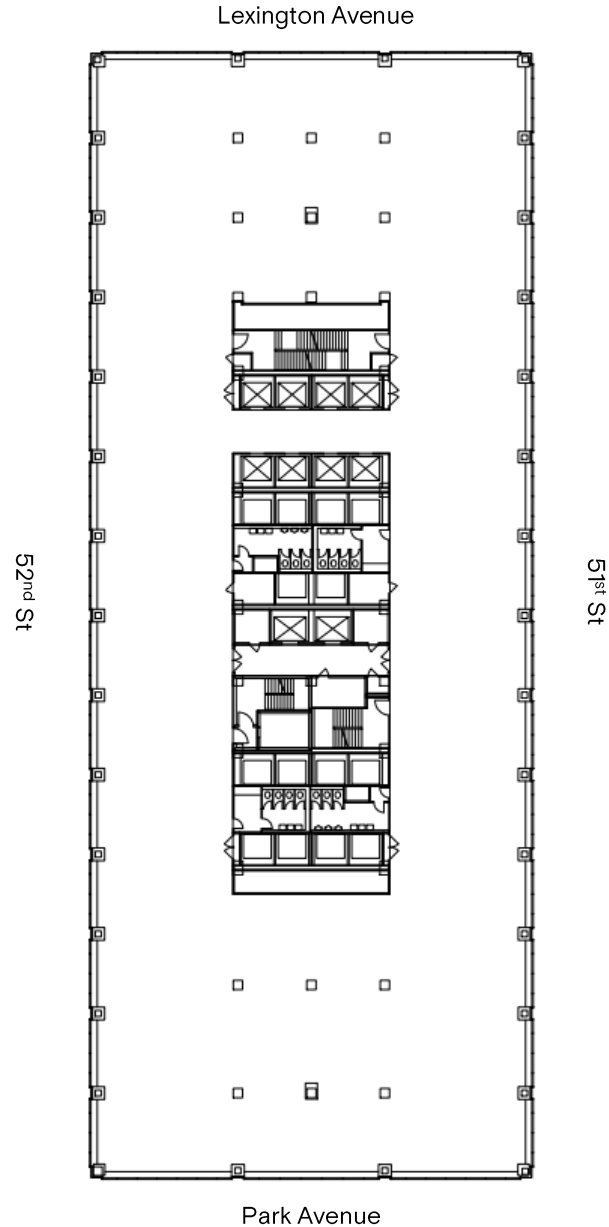

345 PARK AVENUE

Floor 23
37,913 Sq. Ft.
Entire Floor Available

Price Available Upon Request

Thomas M. Keating

212.407.2481
tkeating@rudin.com

rudin.com

RUDIN

REBNY