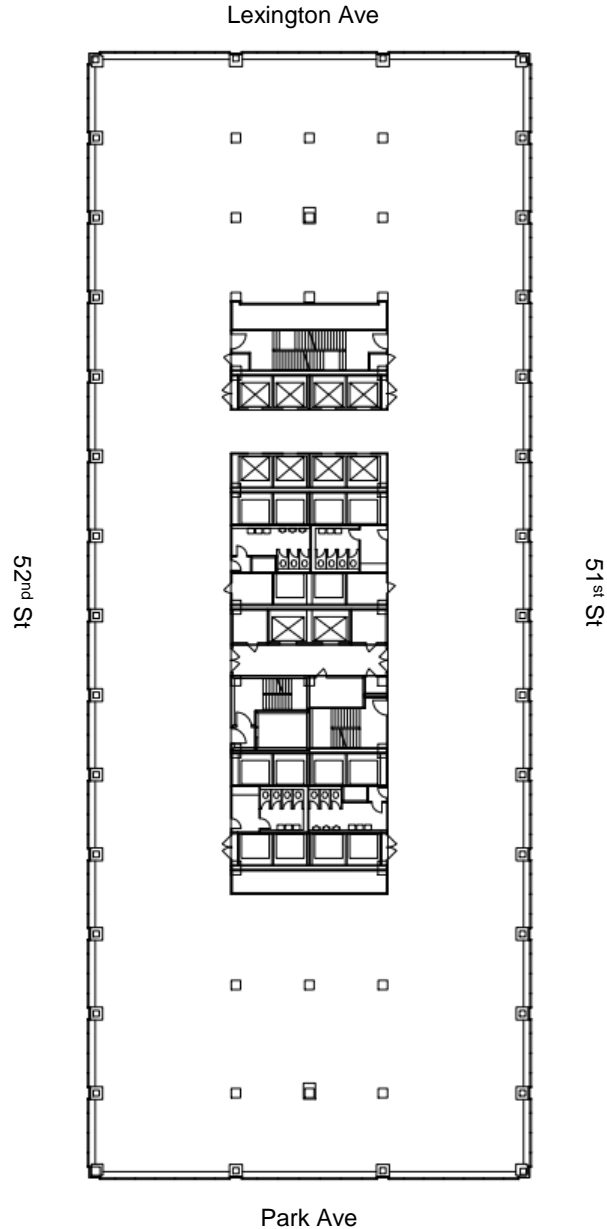

345 Park Avenue

Floor 23

37,913 Sq. Ft.
Entire Floor Available

Price Available Upon
Request

Thomas M. Keating

212.407.2481
tkeating@rudin.com

rudin.com

Rudin