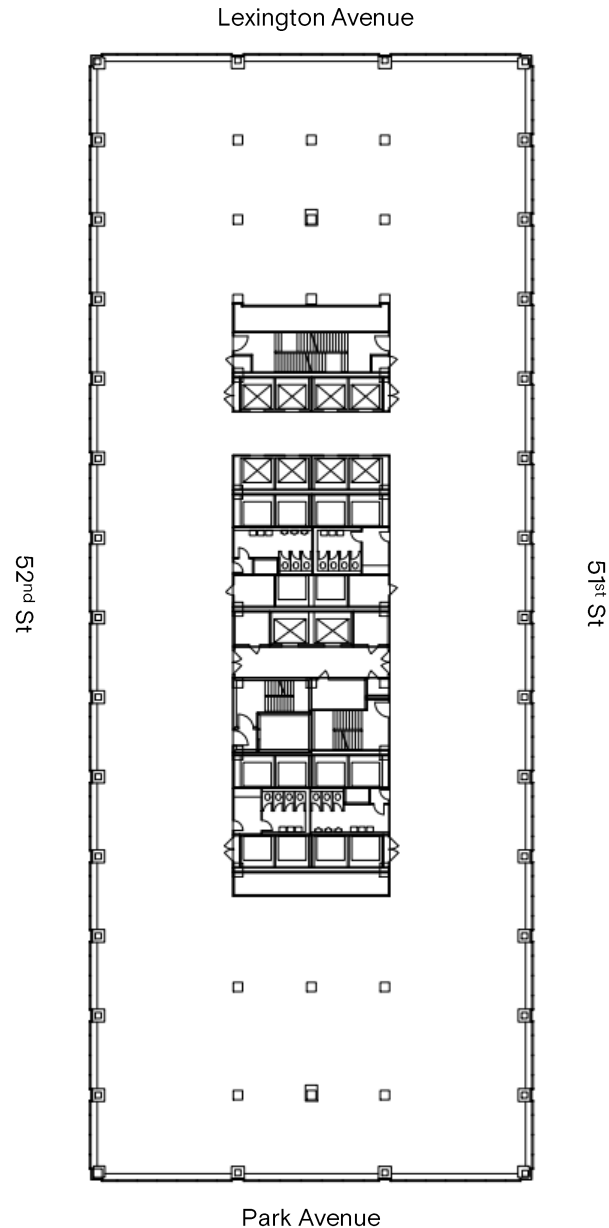

345 PARK AVENUE

Floor 22
37,913 Sq. Ft.
Entire Floor Available

Price Available Upon Request

Thomas M. Keating

212.407.2481
tkeating@rudin.com

rudin.com

RUDIN

REBNY