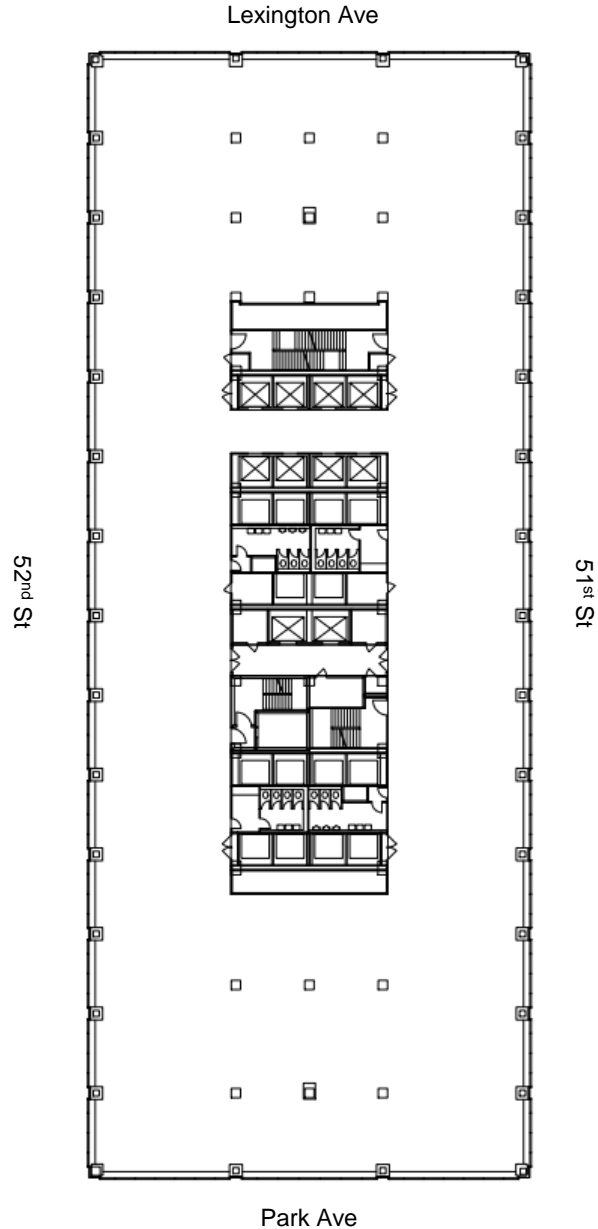

345 Park Avenue

Floor 22

37,913 Sq. Ft.
Entire Floor Available

Price Available Upon
Request

Thomas M. Keating

212.407.2481
tkeating@rudin.com

rudin.com

Rudin