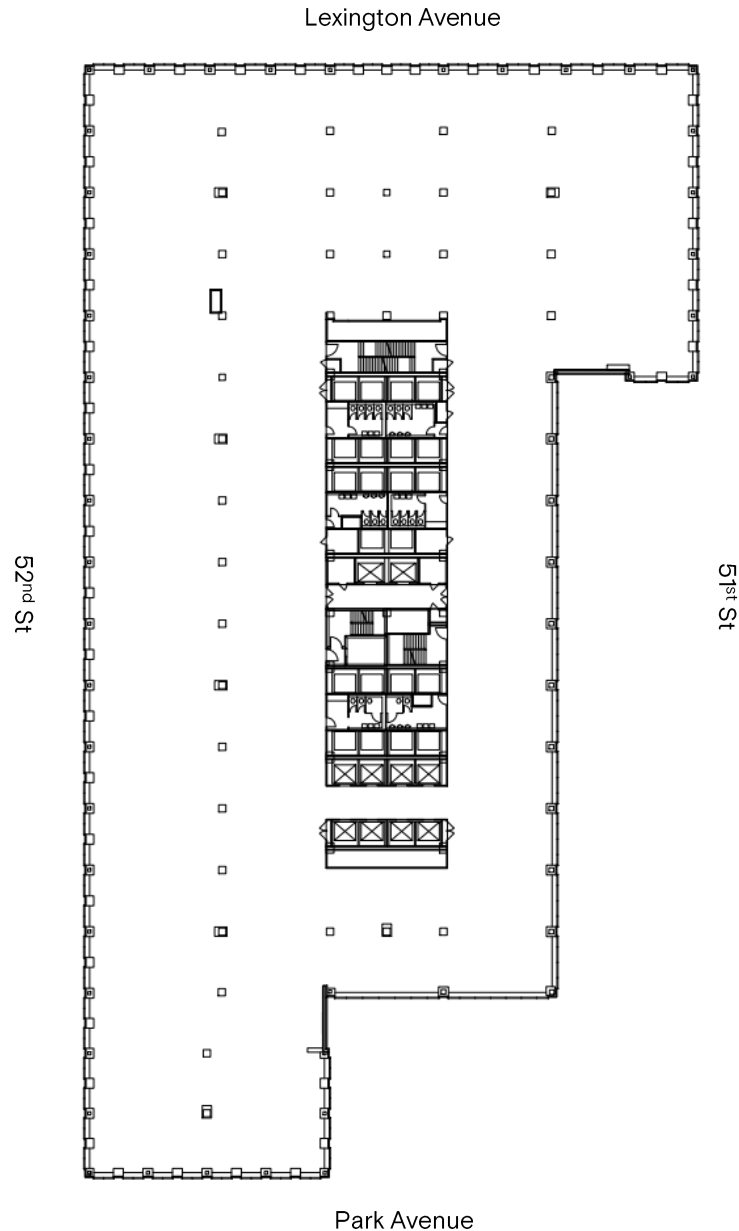

345 PARK AVENUE

Floor 2
70,353 Sq. Ft.
Entire Floor Available

Price Available Upon Request

Thomas M. Keating

212.407.2481
tkeating@rudin.com

rudin.com

RUDIN

REBNY