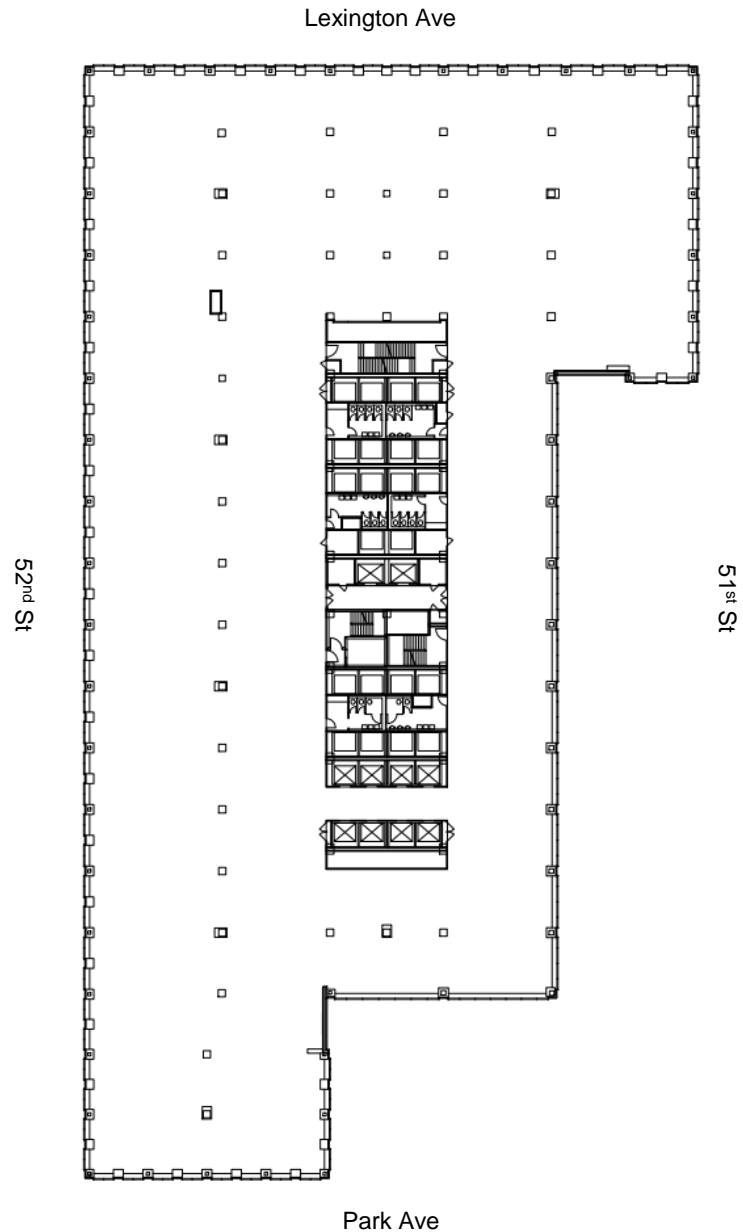

345 Park Avenue

Floor 2

70,353 Sq. Ft.
Entire Floor Available

Price Available Upon
Request

Thomas M. Keating

212.407.2481
tkeating@rudin.com

rudin.com

Rudin