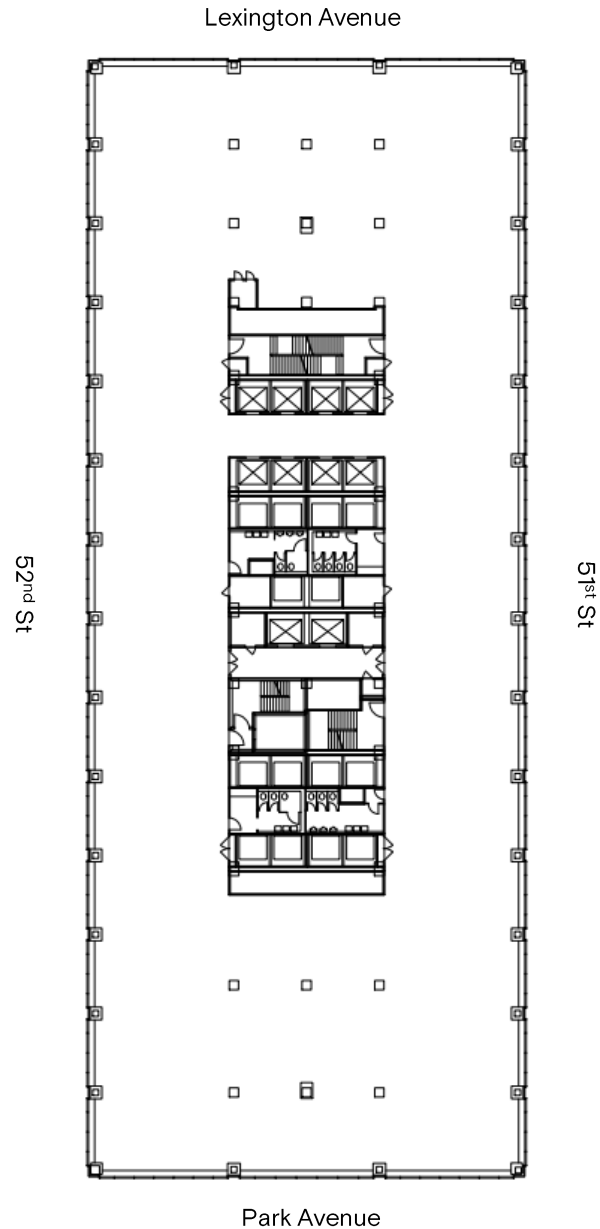

345 PARK AVENUE

Floor 17
37,841 Sq. Ft.
Entire Floor Available

Price Available Upon Request

Thomas M. Keating

212.407.2481
tkeating@rudin.com

rudin.com

RUDIN

REBNY