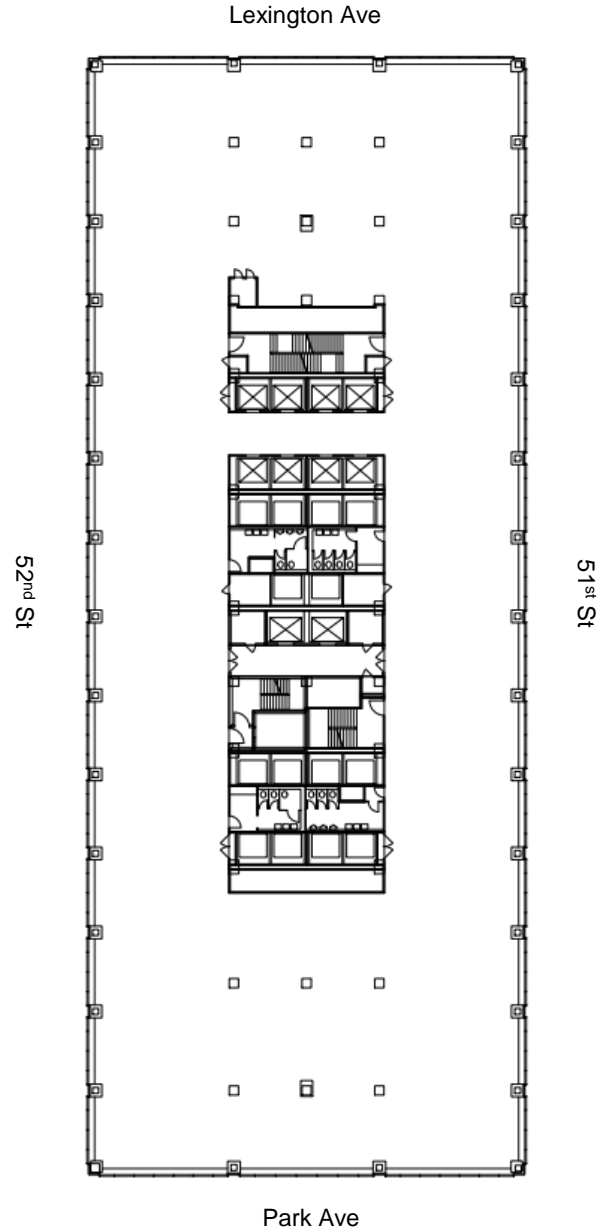

345 Park Avenue

Floor 17

37,841 Sq. Ft.
Entire Floor Available

Price Available Upon
Request

Thomas M. Keating

212.407.2481
tkeating@rudin.com

rudin.com

Rudin