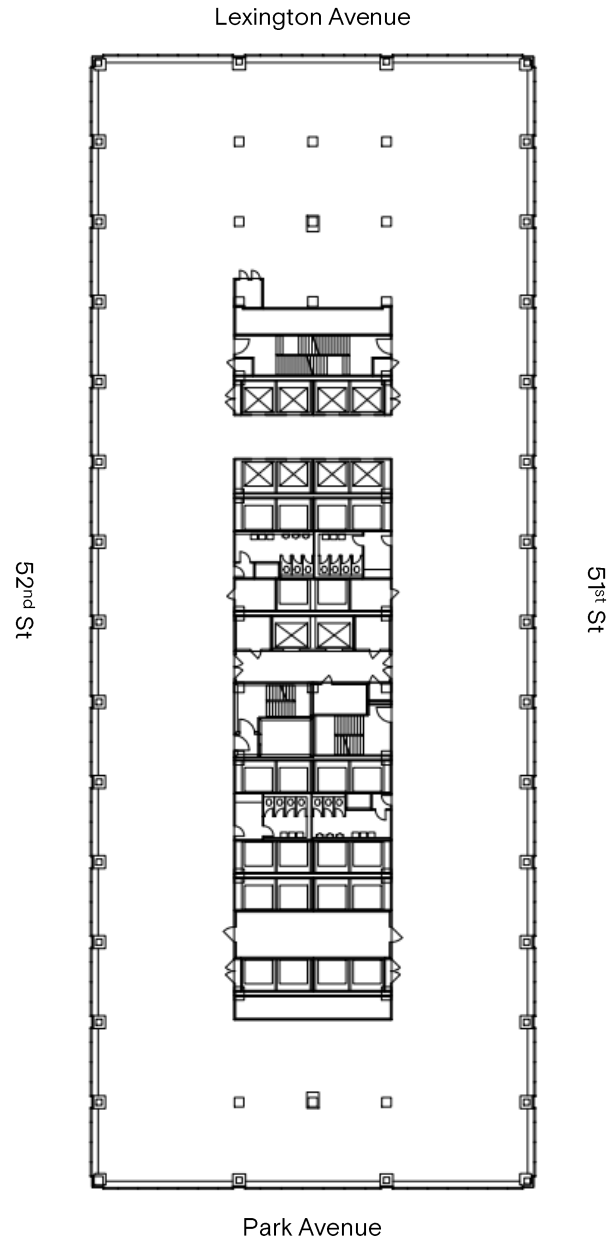

345 PARK AVENUE

Floor 13
36,253 Sq. Ft.
Entire Floor Available

Price Available Upon Request

Thomas M. Keating

212.407.2481
tkeating@rudin.com

rudin.com

RUDIN

REBNY