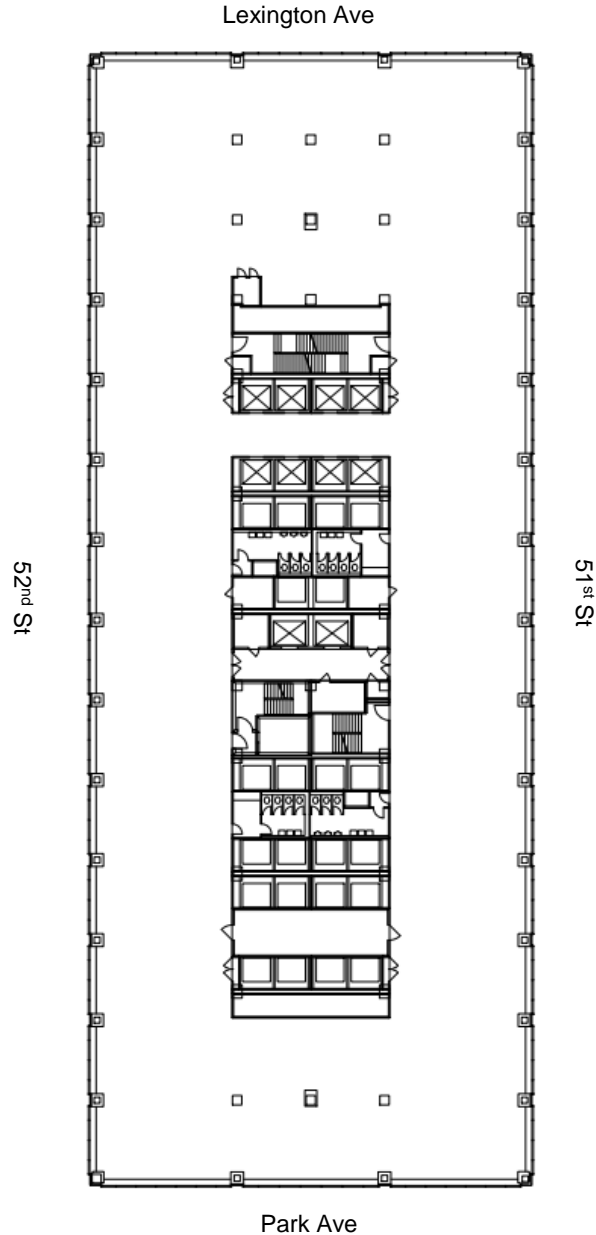

345 Park Avenue

Floor 13

36,253 Sq. Ft.
Entire Floor Available

Price Available Upon
Request

Thomas M. Keating

212.407.2481
tkeating@rudin.com

rudin.com

Rudin