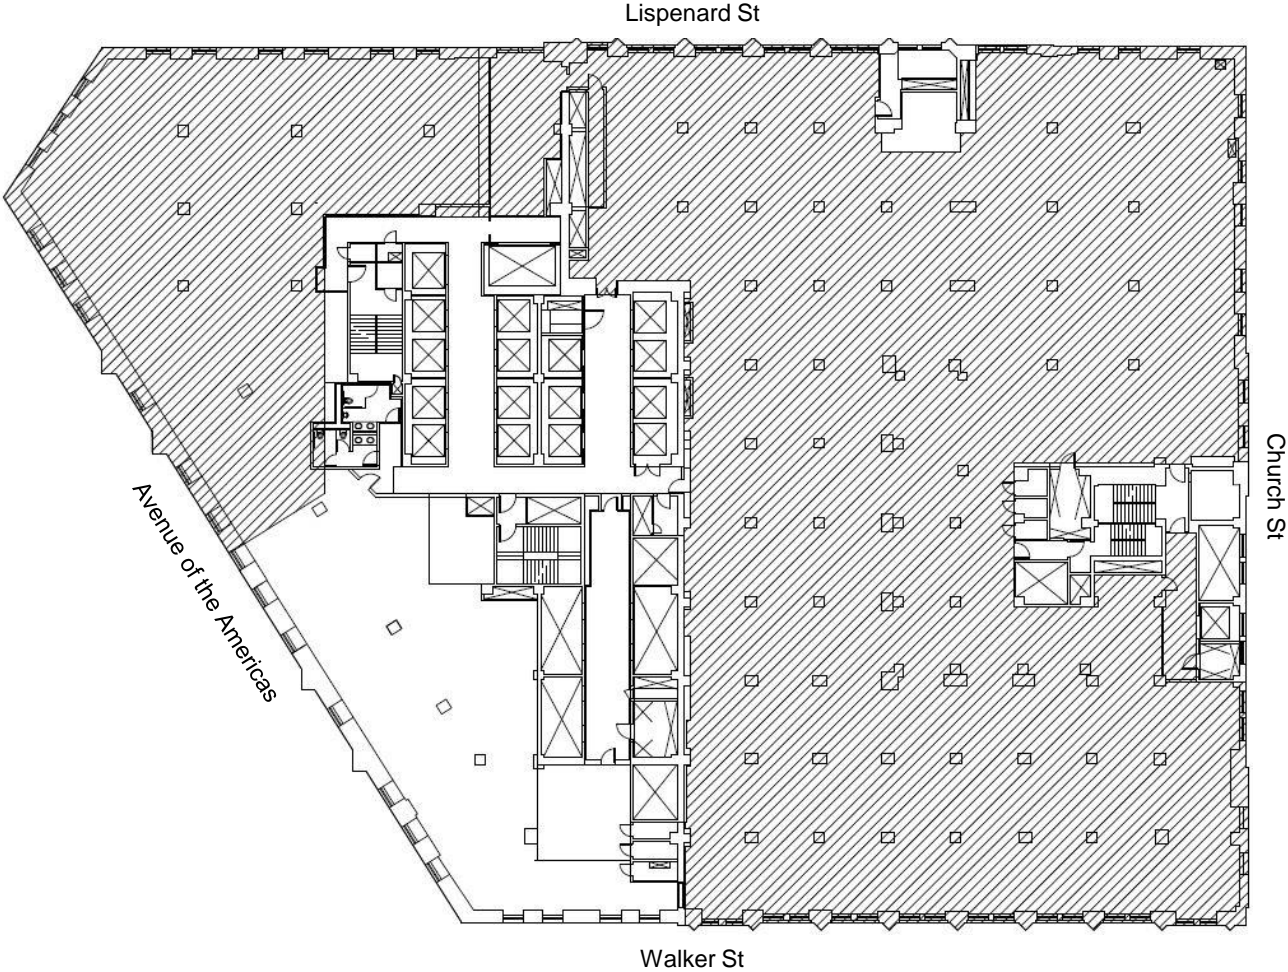

32 Avenue of the Americas

12th Floor
Core and Shell Plan

6,790 Sq. Ft.
Partial Floor Available
Immediately

Robert Steinman
212.407.2490
rsteinman@rudin.com