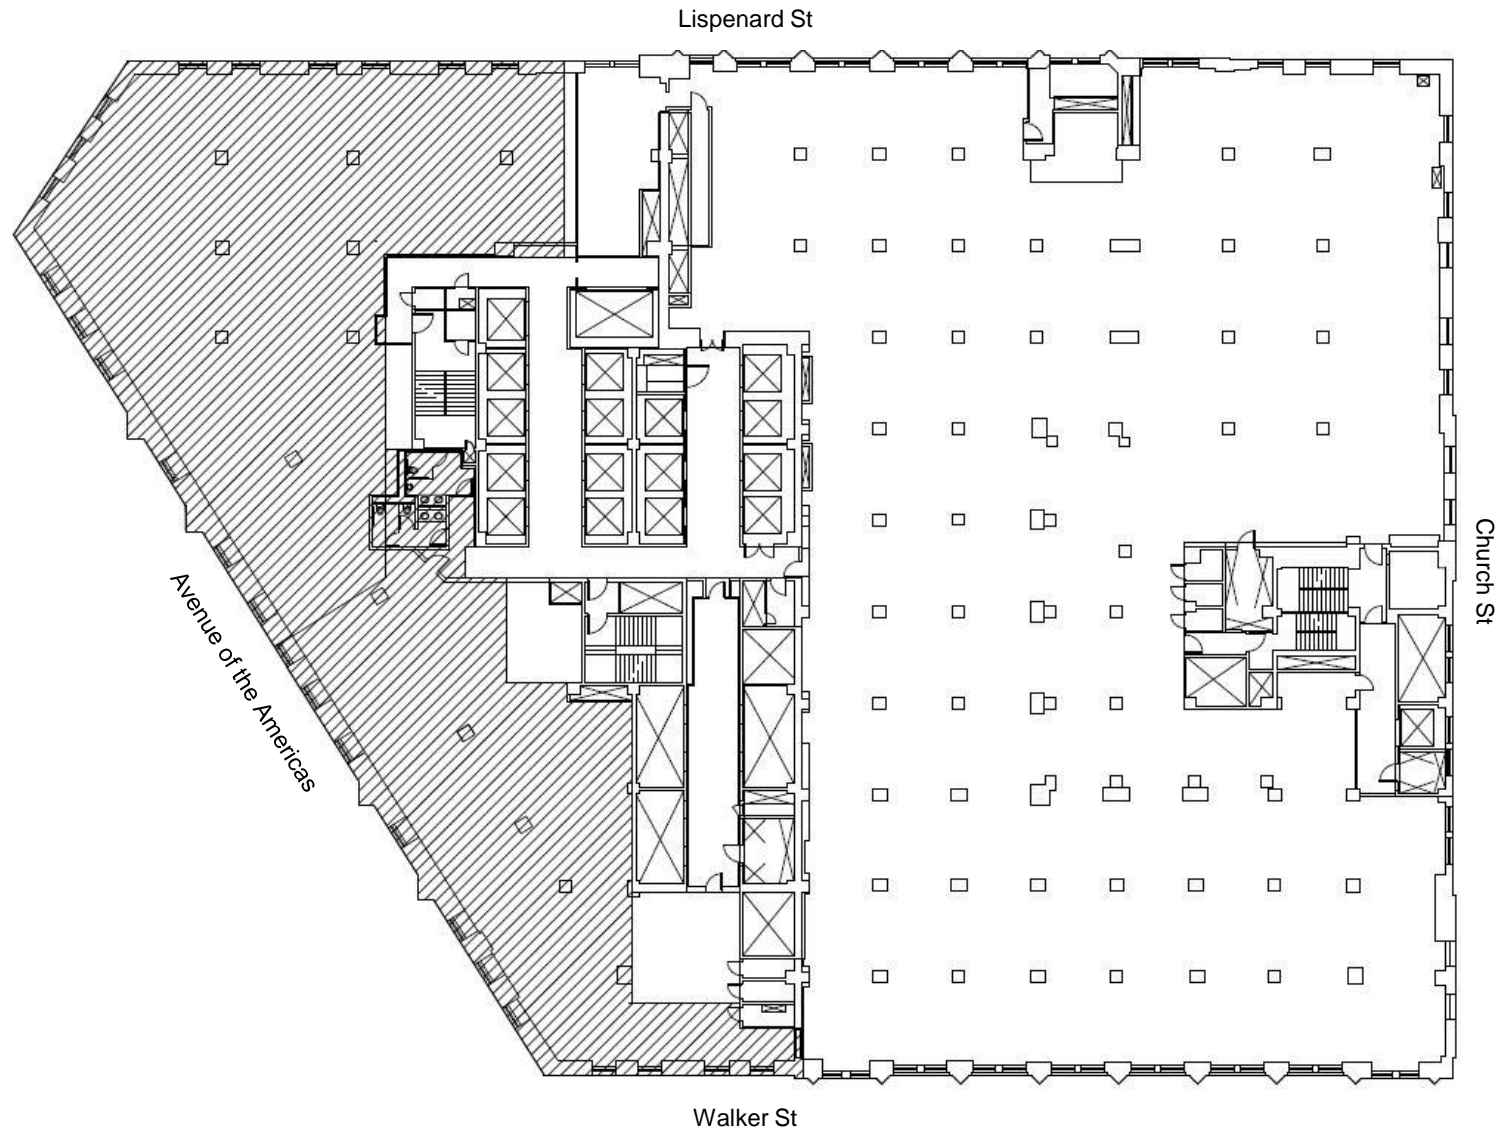

32 Avenue of the Americas

Rudin

12th Floor
Core & Shell Floor Plan

33,899 Sq. Ft.
Partial Floor Available
Immediately

Robert Steinman

212.407.2490
rsteinman@rudin.com

rudin.com