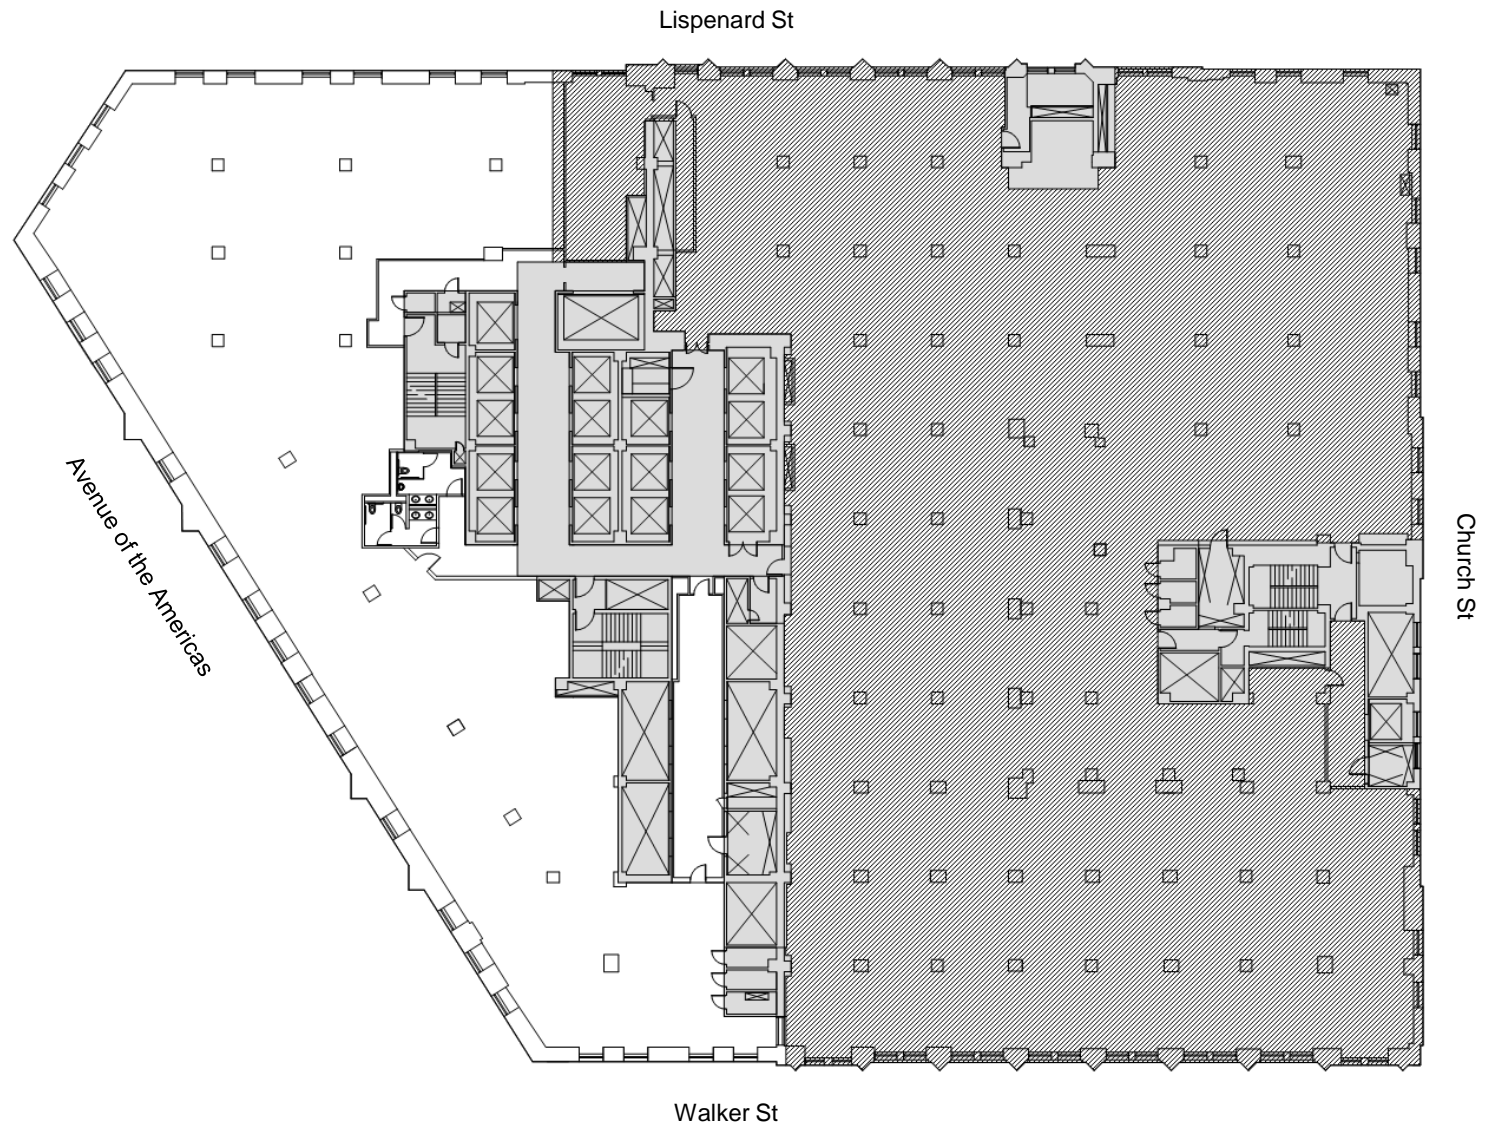

32 Avenue of the Americas

Rudin

12th Floor
Core & Shell Floor Plan

18,455 Sq. Ft.
Partial Floor Available
Immediately

Robert Steinman

212.407.2490
rsteinman@rudin.com

rudin.com