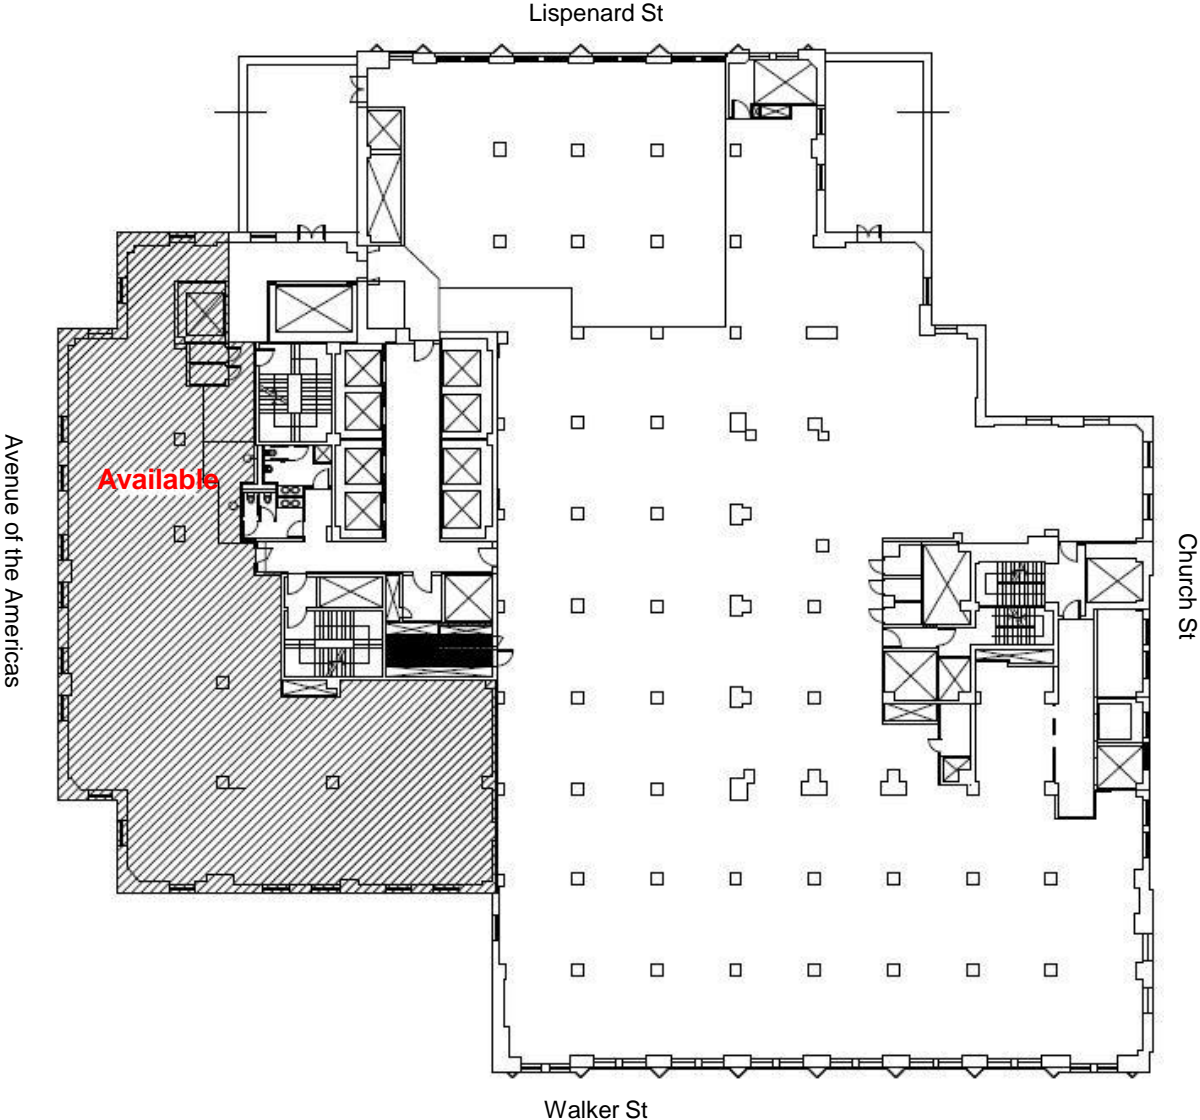

32 Avenue of the Americas

23rd Floor
Core and Shell Plan

8,447 Sq. Ft.
Partial Floor Available
Immediately

Robert Steinman

212.407.2490
rsteinman@rudin.com