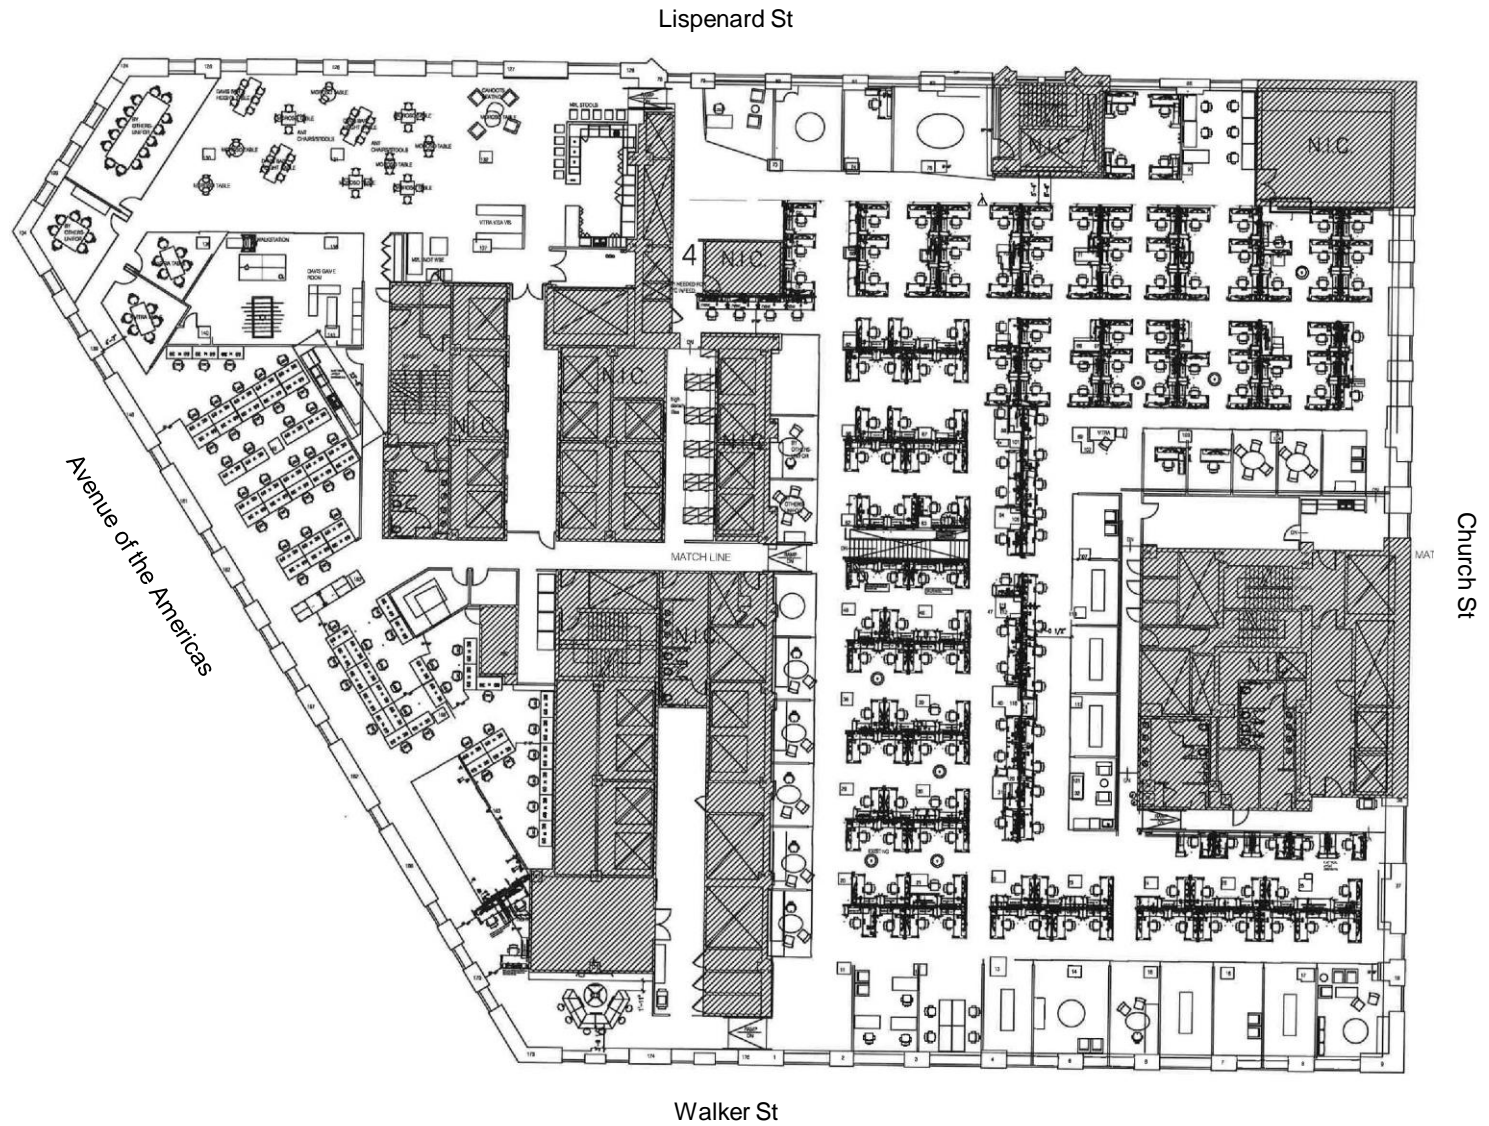

32 Avenue of the Americas

Rudin

6th Floor
As Built Plan

52,646 Sq. Ft.
Full Floor Available
Immediately

Robert Steinman

212.407.2490
rsteinman@rudin.com

rudin.com