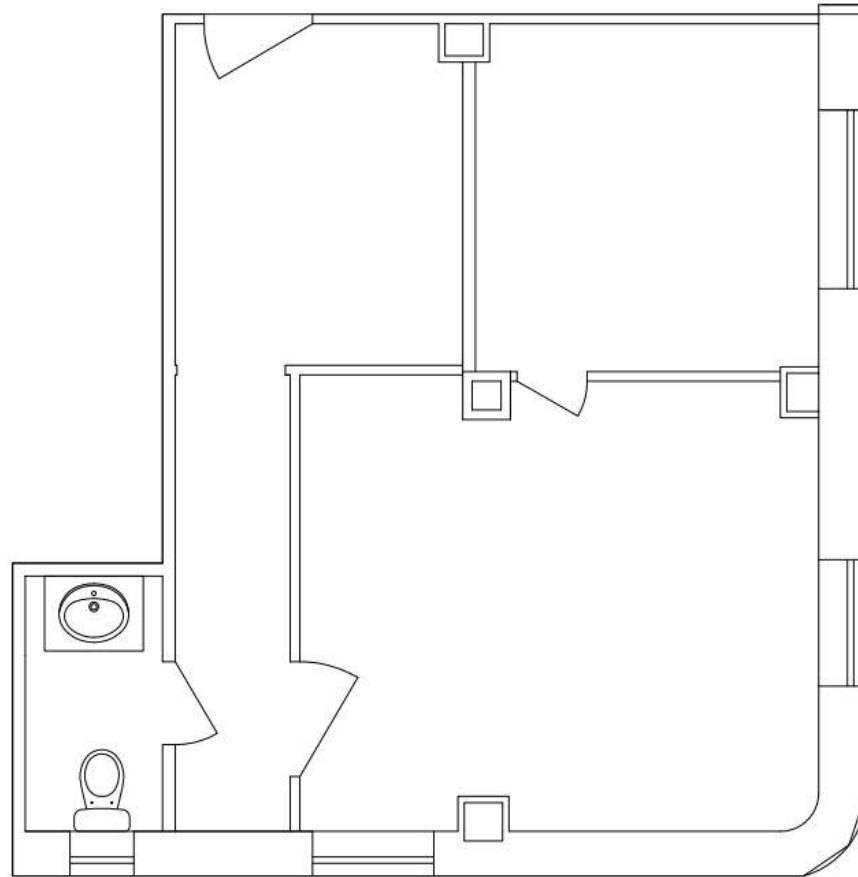

# 295 Central Park West

Rudin

Professional Suite 4A

400 Sq. Ft.

Partial Ground  
Floor Available  
Immediately

---

Office entrance on  
West 90<sup>th</sup> Street

Central Park West