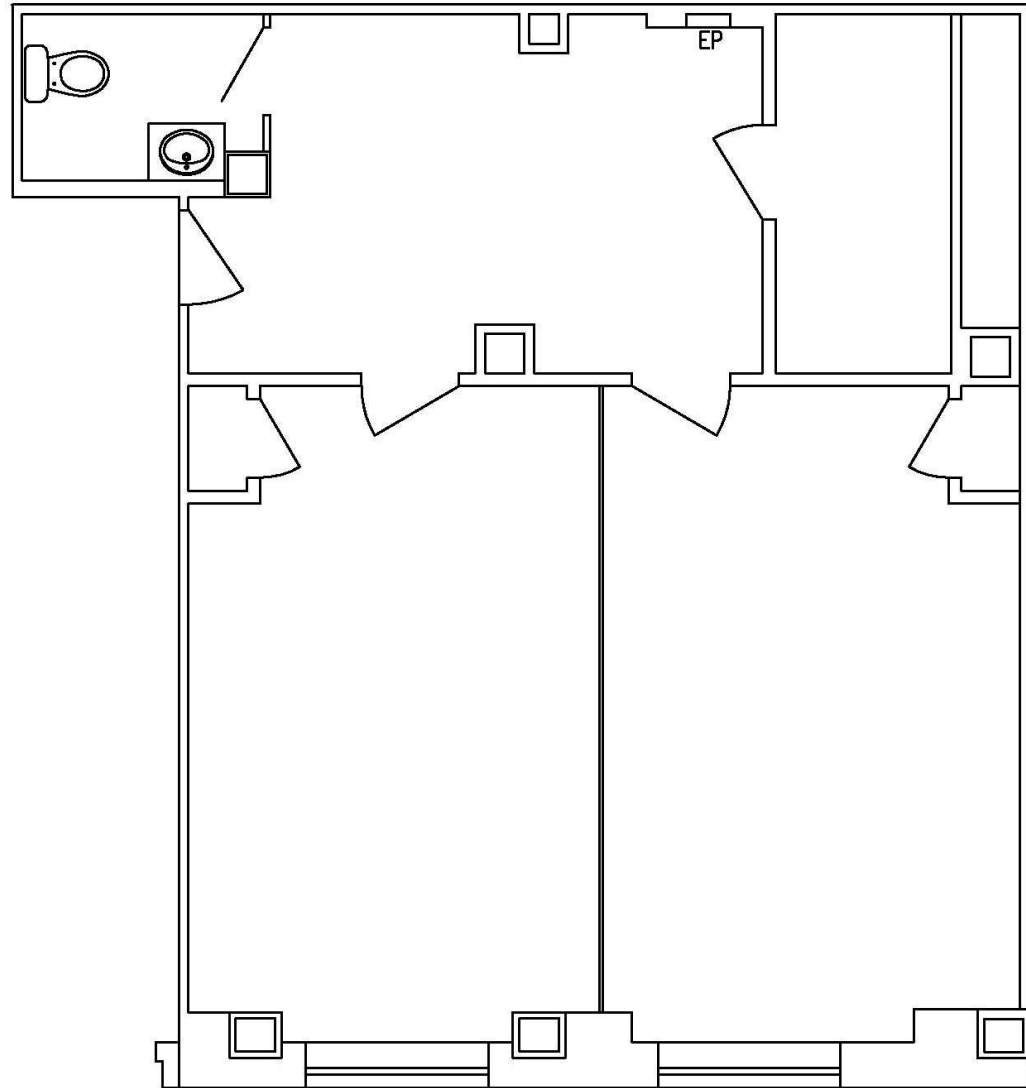

# 295 Central Park West

Rudin

Professional Suite 5

781 Sq. Ft.

Partial Ground Floor  
Available  
Immediately

Ask: \$85 per Sq. Ft.

---

Office entrance on  
Central Park West