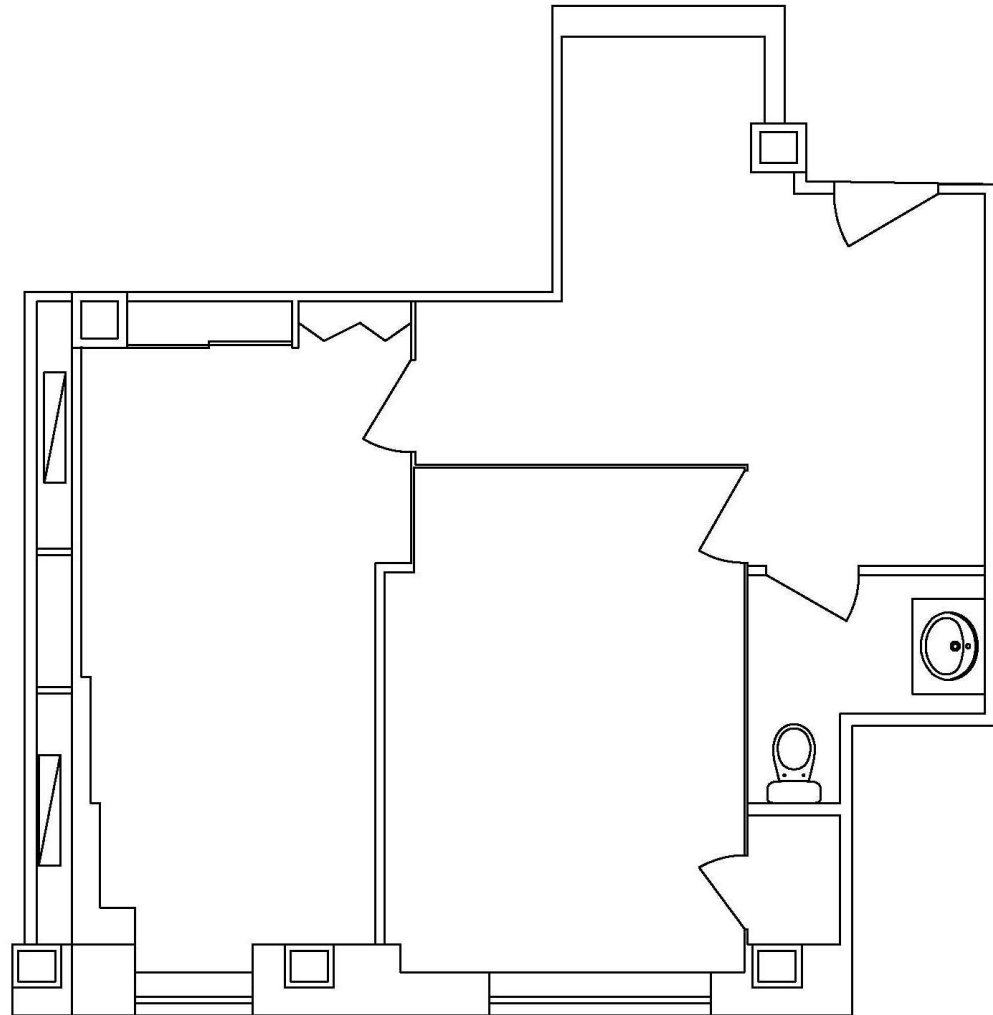

295 Central Park West

Professional Suite
Available

Thomas M. Keating

212.407.2481
tkeating@rudin.com

rudin.com

Rudin

295 Central Park West

Rudin

Professional Suite 4B

630 Sq. Ft.

Partial Ground Floor
Available
Immediately

Ask: \$85 per Sq. Ft.

Office entrance on
West 90th Street

Central Park West

Thomas M. Keating

212.407.2481
tkeating@rudin.com