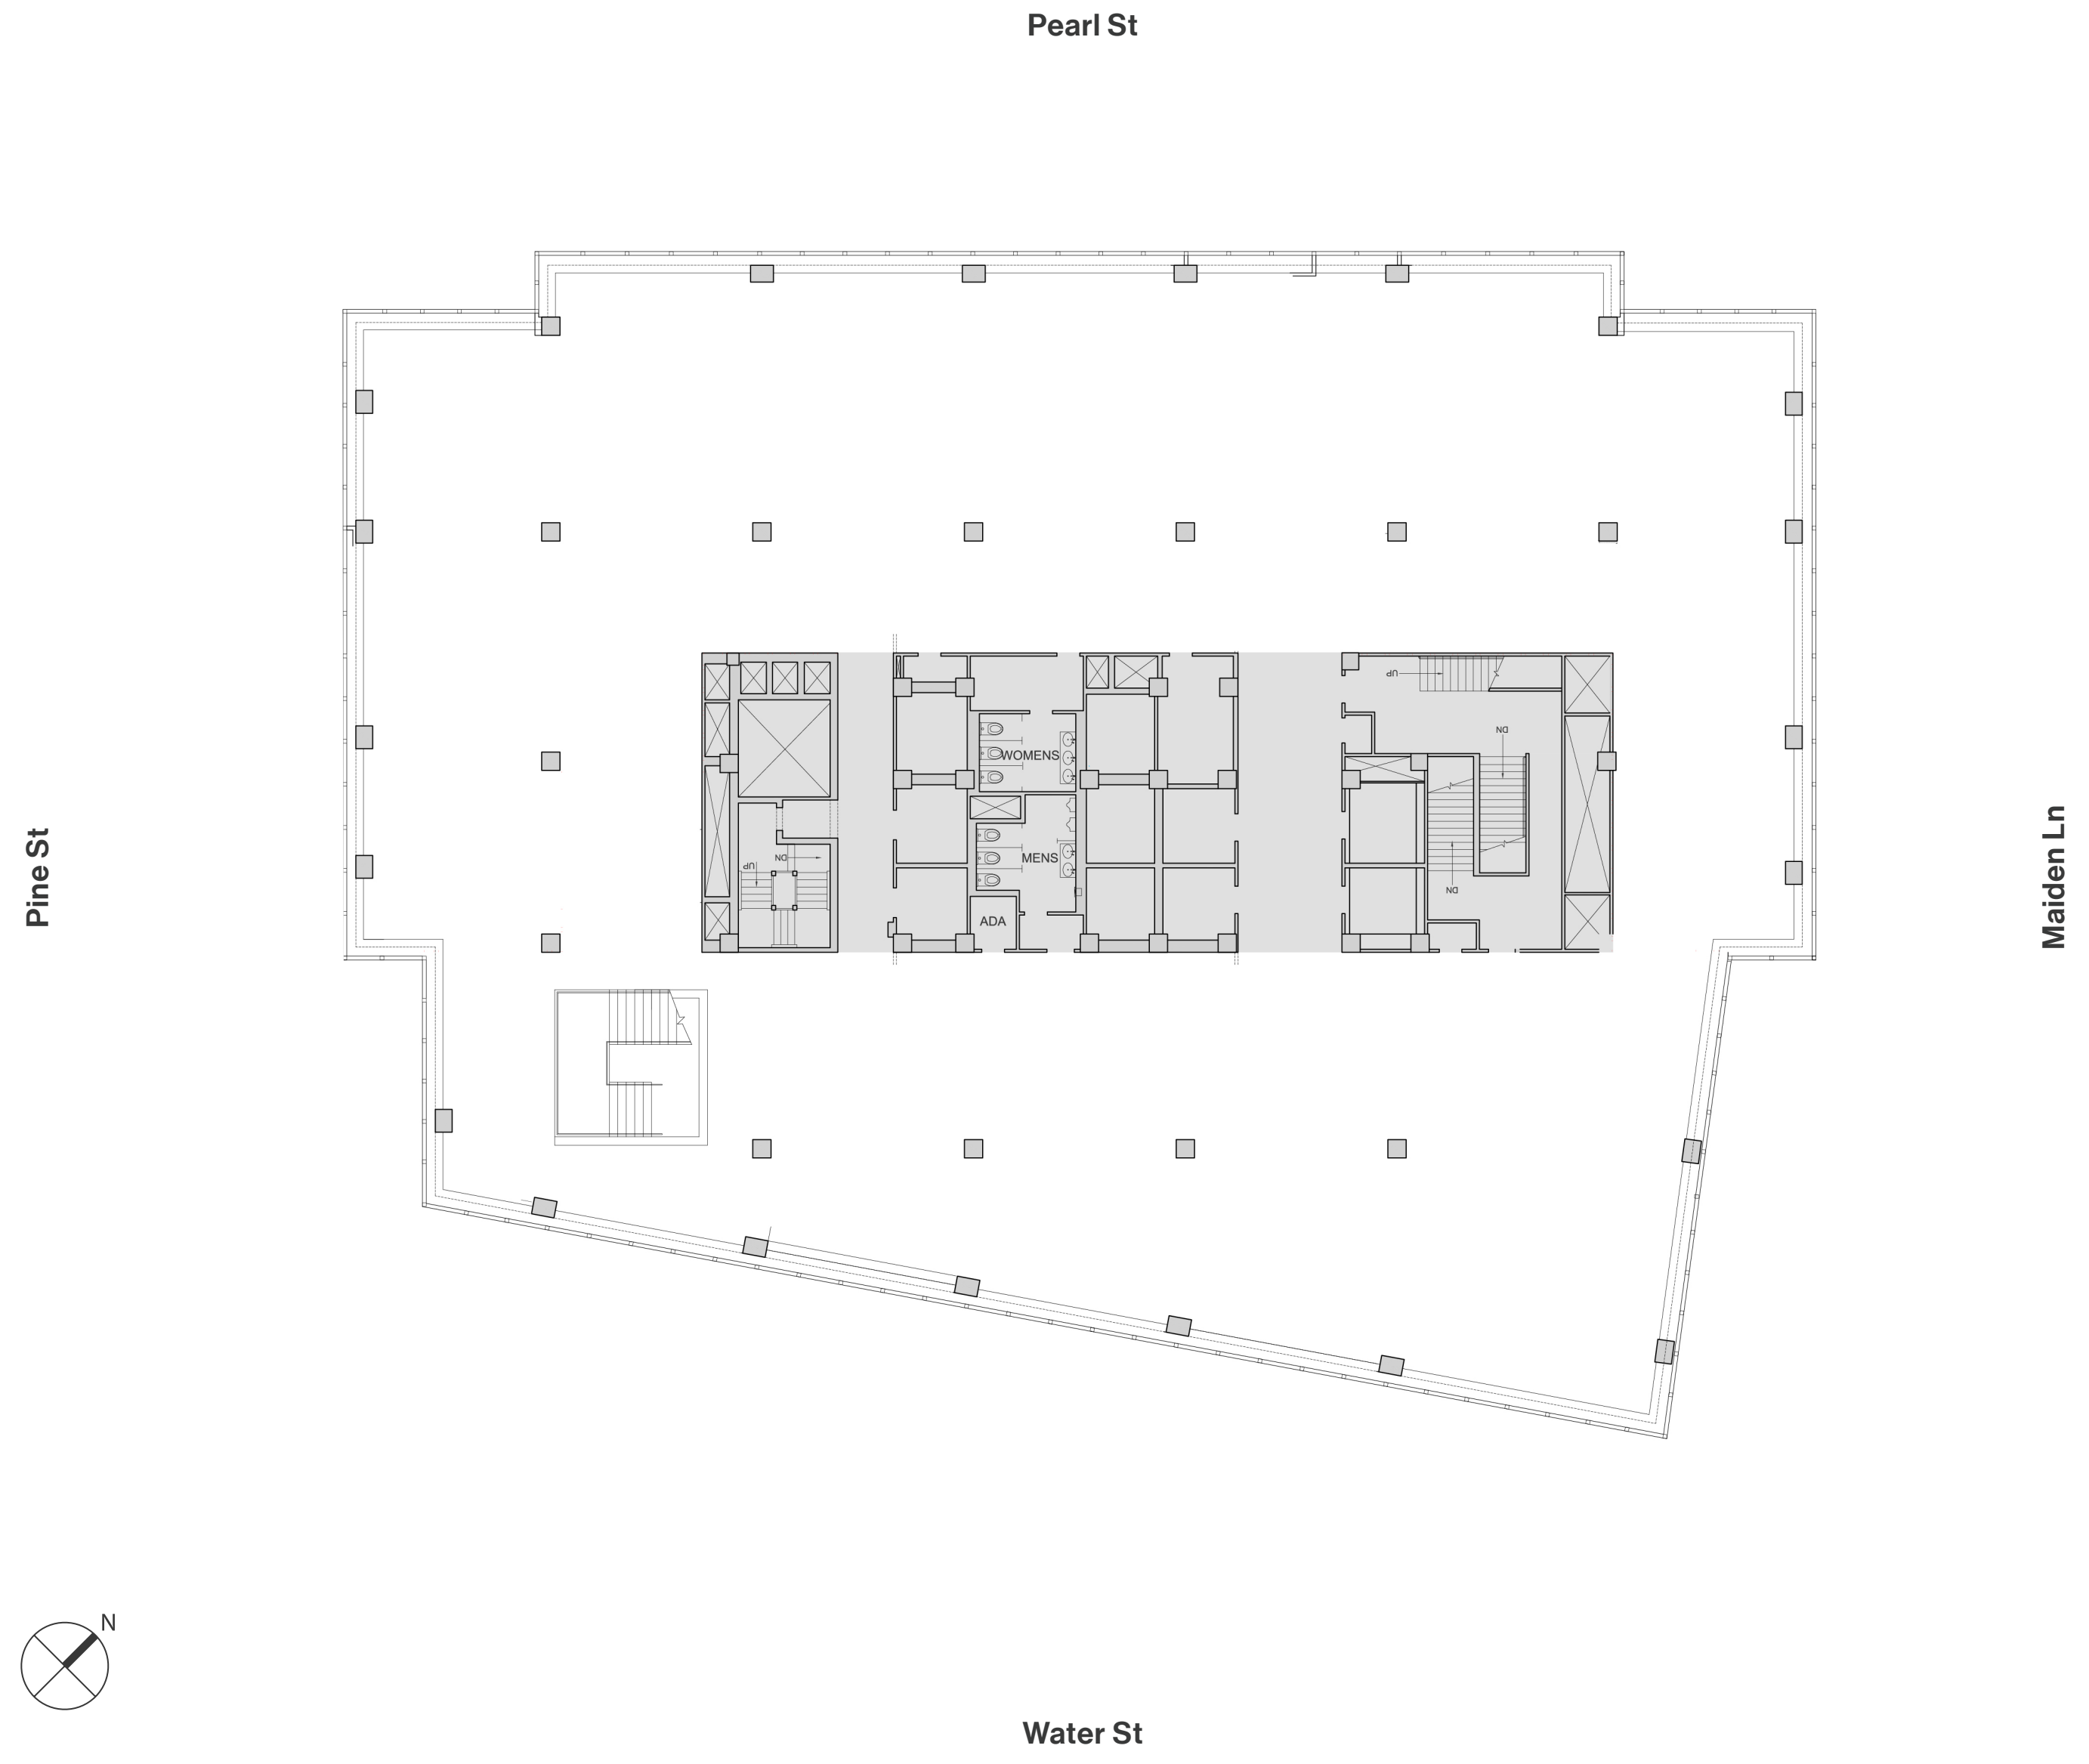

# 22nd Floor Core & Shell

21,190 RSF  
22nd Floor

80 Pine

Rudin

# 22nd Floor Amenity Spaces

21,190 RSF  
22nd Floor

REBNY

80 Pine

Rudin