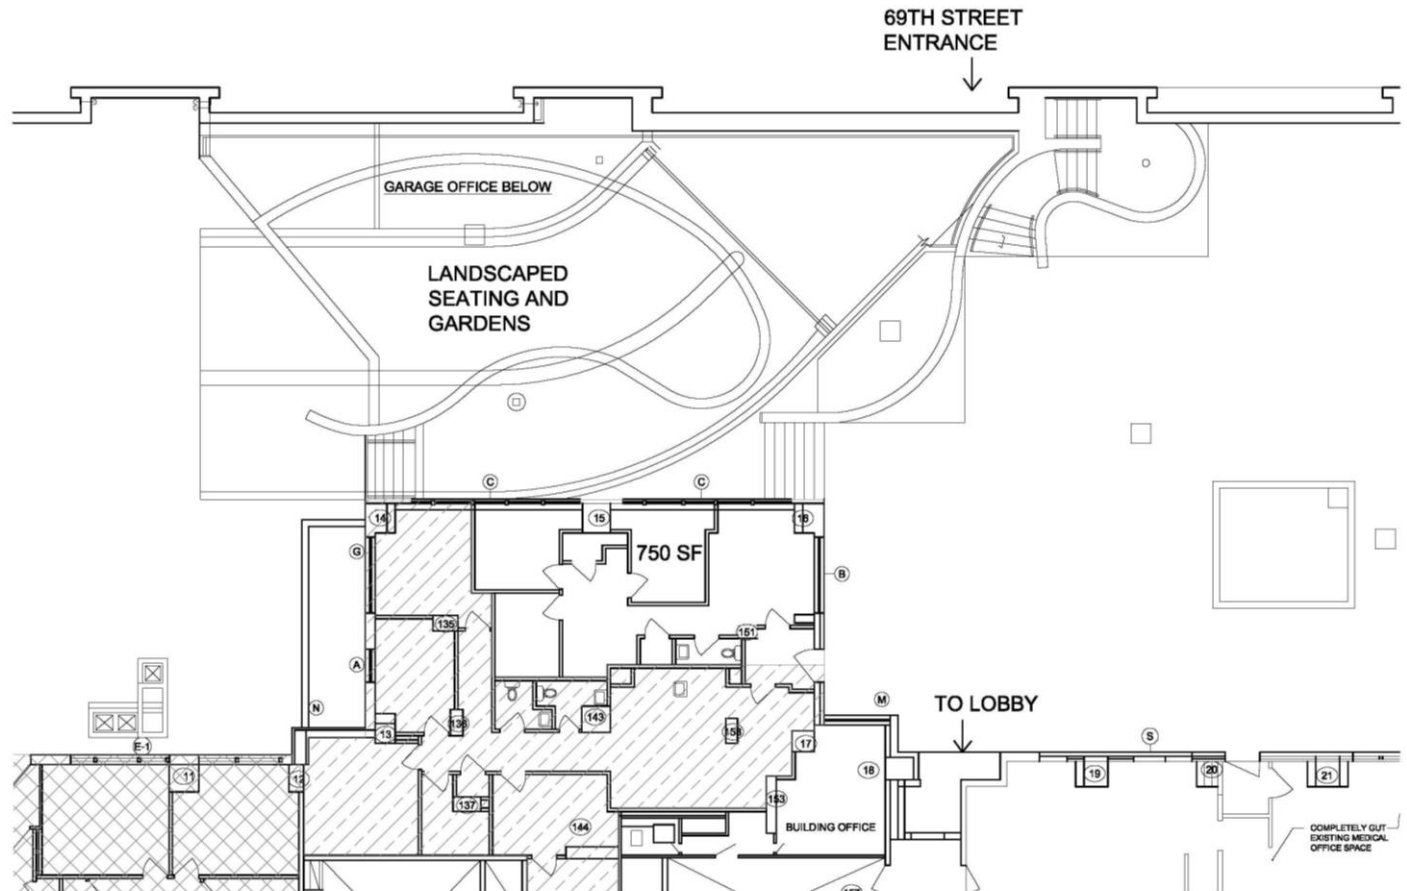

215

EAST 68TH STREET

Rudin

Professional Suite 2AA

750 Sq. Ft.

Available
Immediately

Ask: \$85 per Sq. Ft.

Office entrance on
East 69th Street