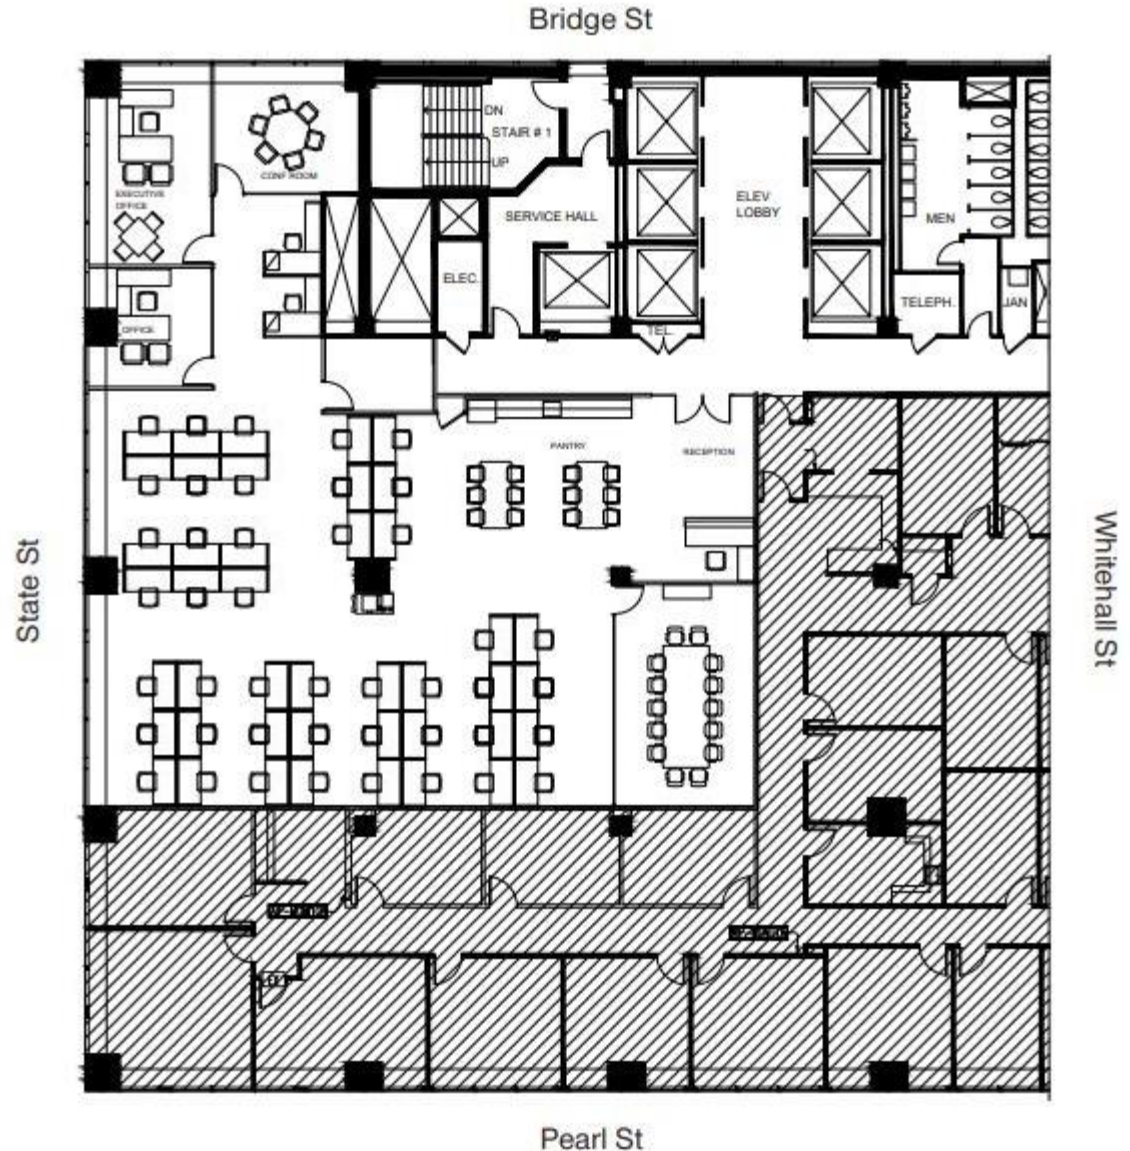

One Battery Park Plaza

Floor 29
Proposed Layout

6,621 Sq. Ft.
Partial Floor Available
September 2022

Rudin

Kevin Daly

Thomas M. Keating

212.407.2437
kdaly@rudin.com

212.407.2481
tkeating@rudin.com