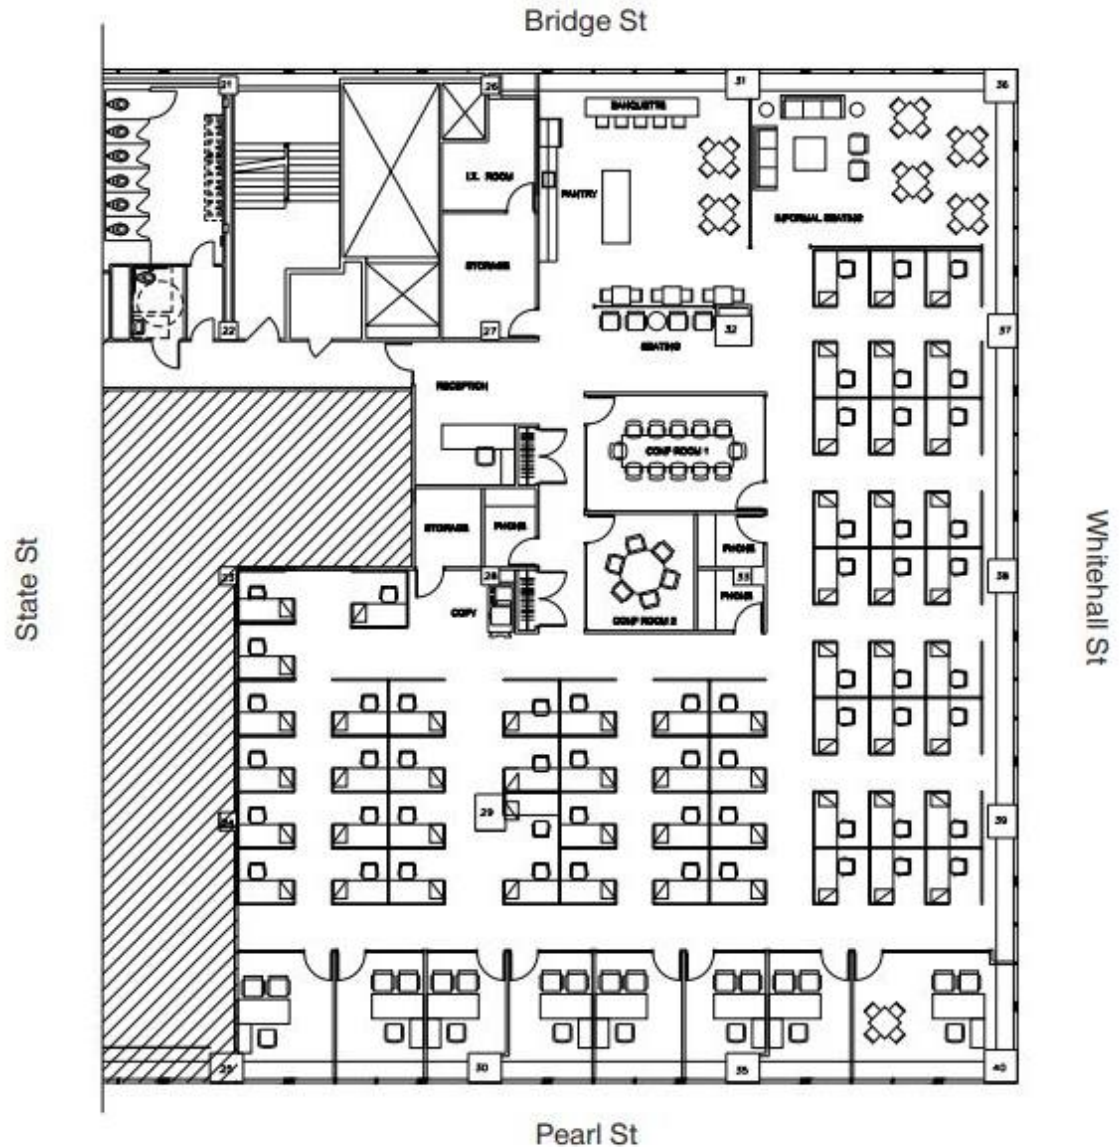

One Battery Park Plaza

Floor 27
Proposed Layout

12,602 Sq. Ft.
Partial Floor Available
Immediately

Kevin Daly

Thomas M. Keating

212.407.2437
kdaly@rudin.com

212.407.2481
tkeating@rudin.com

rudin.com