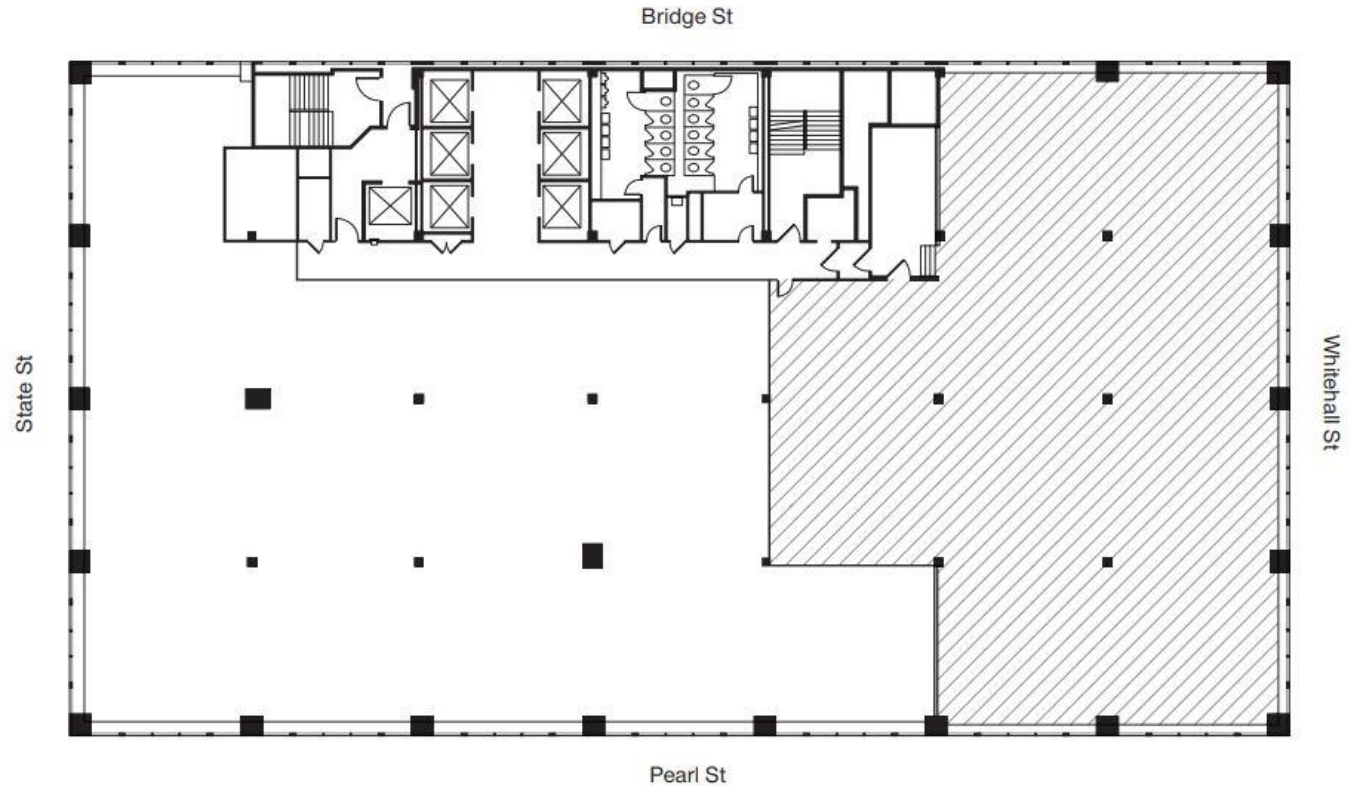

One Battery Park Plaza

Rudin

**Floor 35
Core and Shell Plan**

**17,138 Sq. Ft.
Entire Floor Available
Immediately**

Kevin Daly

Thomas M. Keating

212.407.2437
kdaly@rudin.com

212.407.2481
tkeating@rudin.com