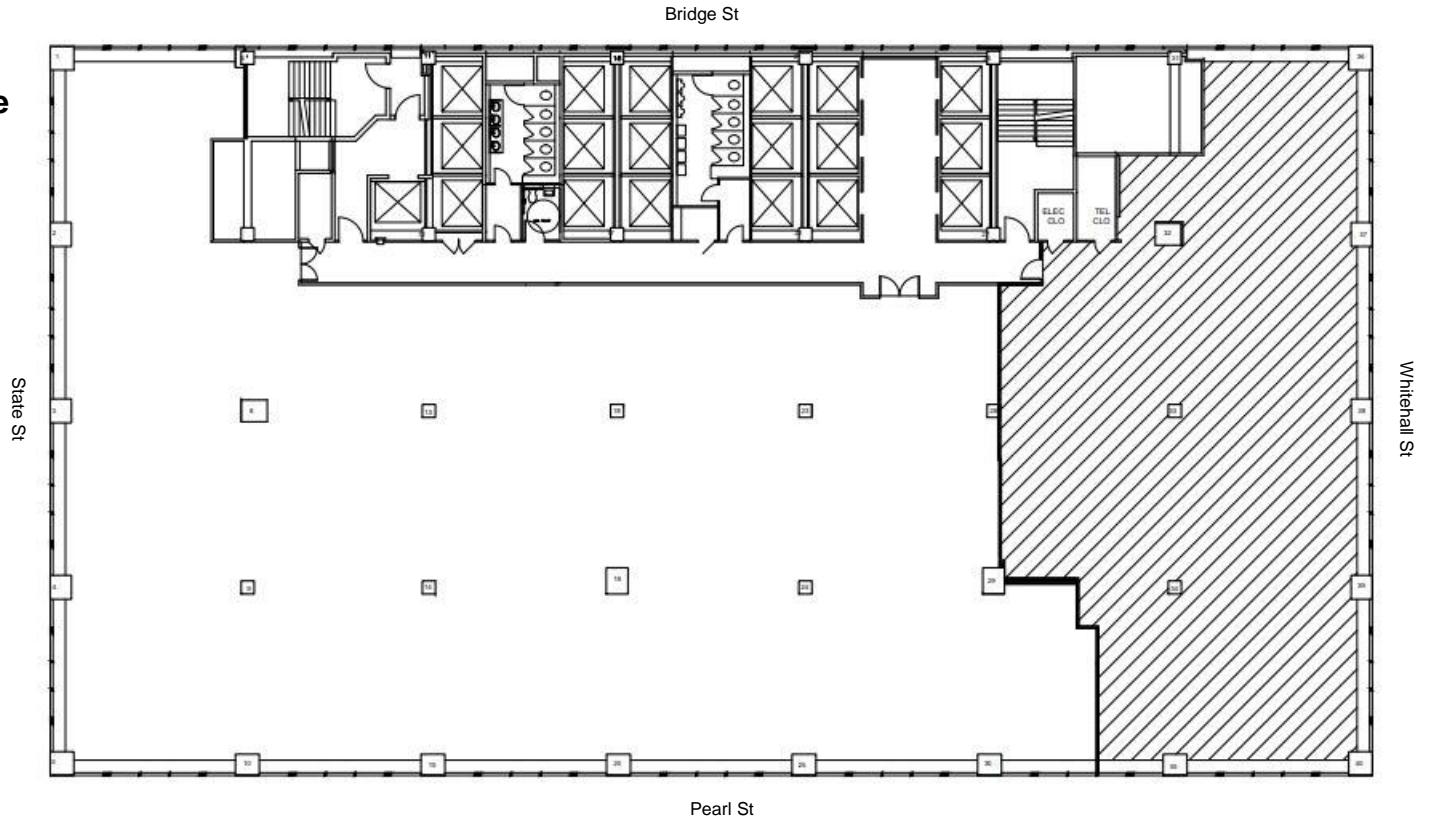

# One Battery Park Plaza

Rudin

Floor 4  
Core and Shell Plan

18,765 Sq. Ft.  
Partial Floor Available  
Immediately

Kevin Daly

Thomas M. Keating

212.407.2437

212.407.2481

# One Battery Park Plaza

Rudin

Floor 4  
Existing Conditions Plan

18,765 Sq. Ft.  
Partial Floor Available  
Immediately

Kevin Daly

Thomas M. Keating

212.407.2437

212.407.2481