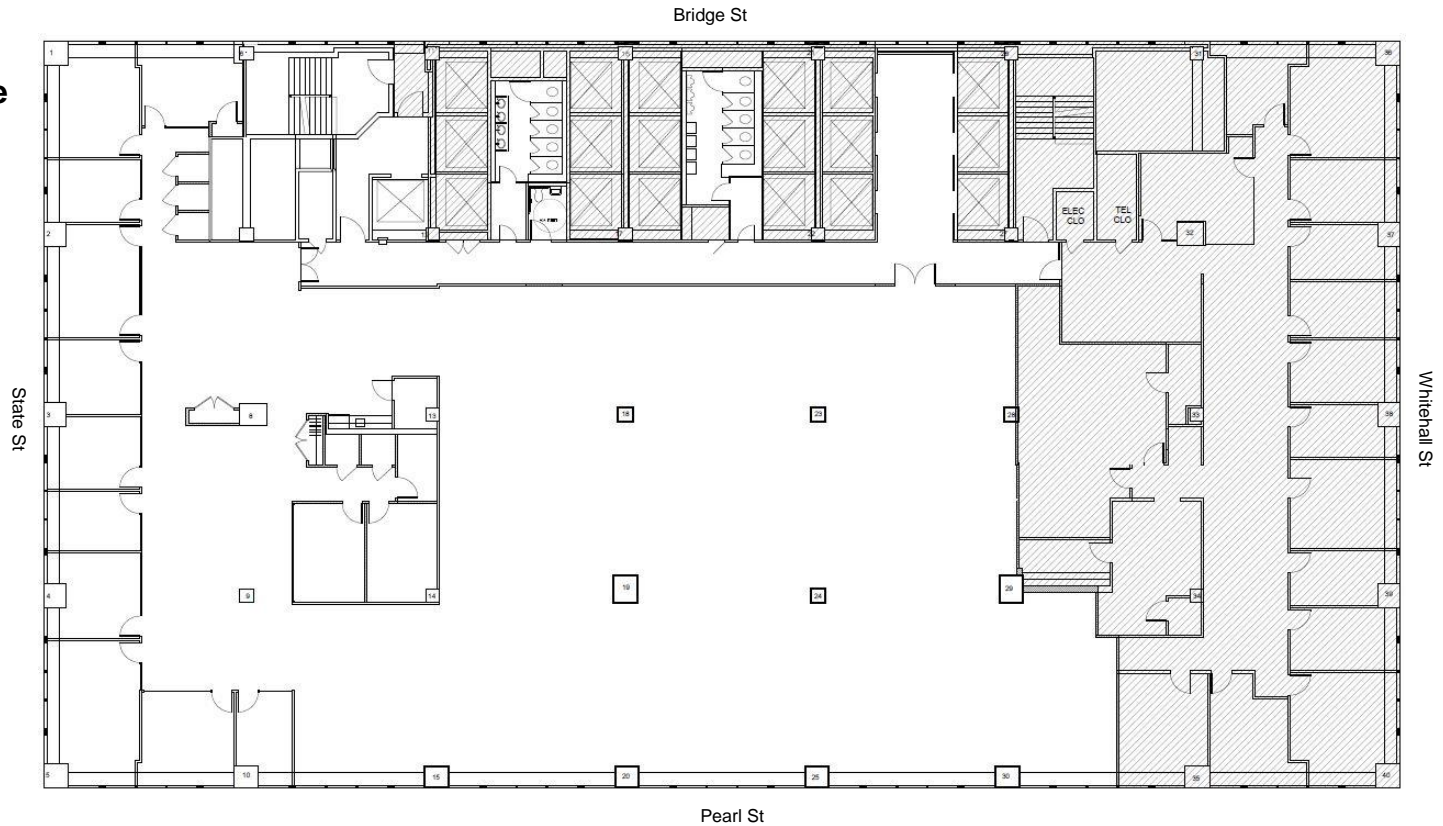

# One Battery Park Plaza

Rudin

Floor 4  
Core and Shell Plan

18,765 Sq. Ft.  
Partial Floor Available  
Immediately

Kevin Daly

Thomas M. Keating

212.407.2437

212.407.2481

# One Battery Park Plaza

Rudin

Floor 4  
Existing Conditions Plan

18,765 Sq. Ft.  
Partial Floor Available  
Immediately

Kevin Daly

Thomas M. Keating

212.407.2437

212.407.2481