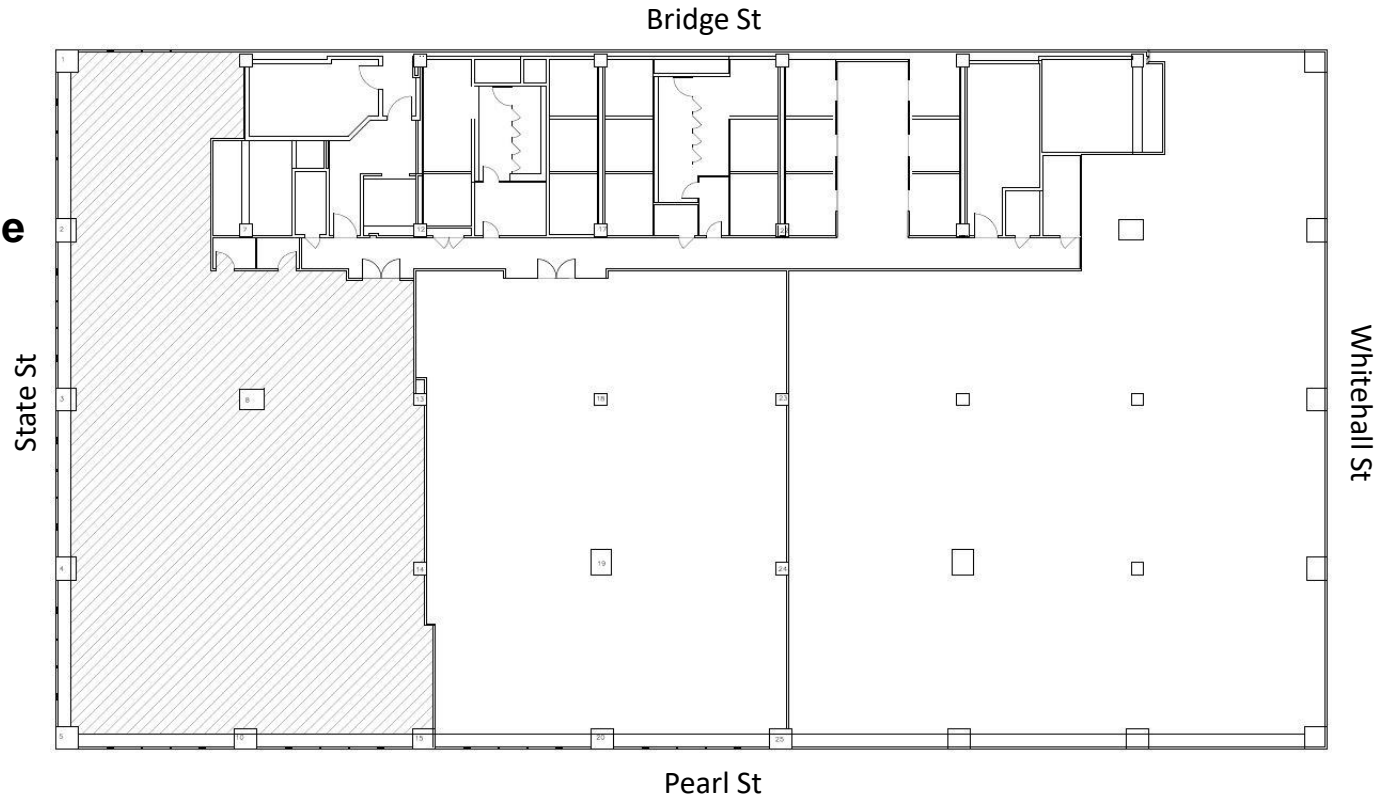

One Battery Park Plaza

Rudin

Floor 7
Core and Shell

8,335 Sq. Ft.
Partial Floor Available
Immediately

Kevin Daly

Thomas M. Keating

212.407.2437
kdaly@rudin.com

212.407.2481
tkeating@rudin.com

rudin.com

REBNY

One Battery Park Plaza

Rudin

Floor 7
Proposed Office
Intensive Layout
8,335 Sq. Ft.
Partial Floor Available
Immediately

Kevin Daly

Thomas M. Keating

212.407.2437
kdaly@rudin.com