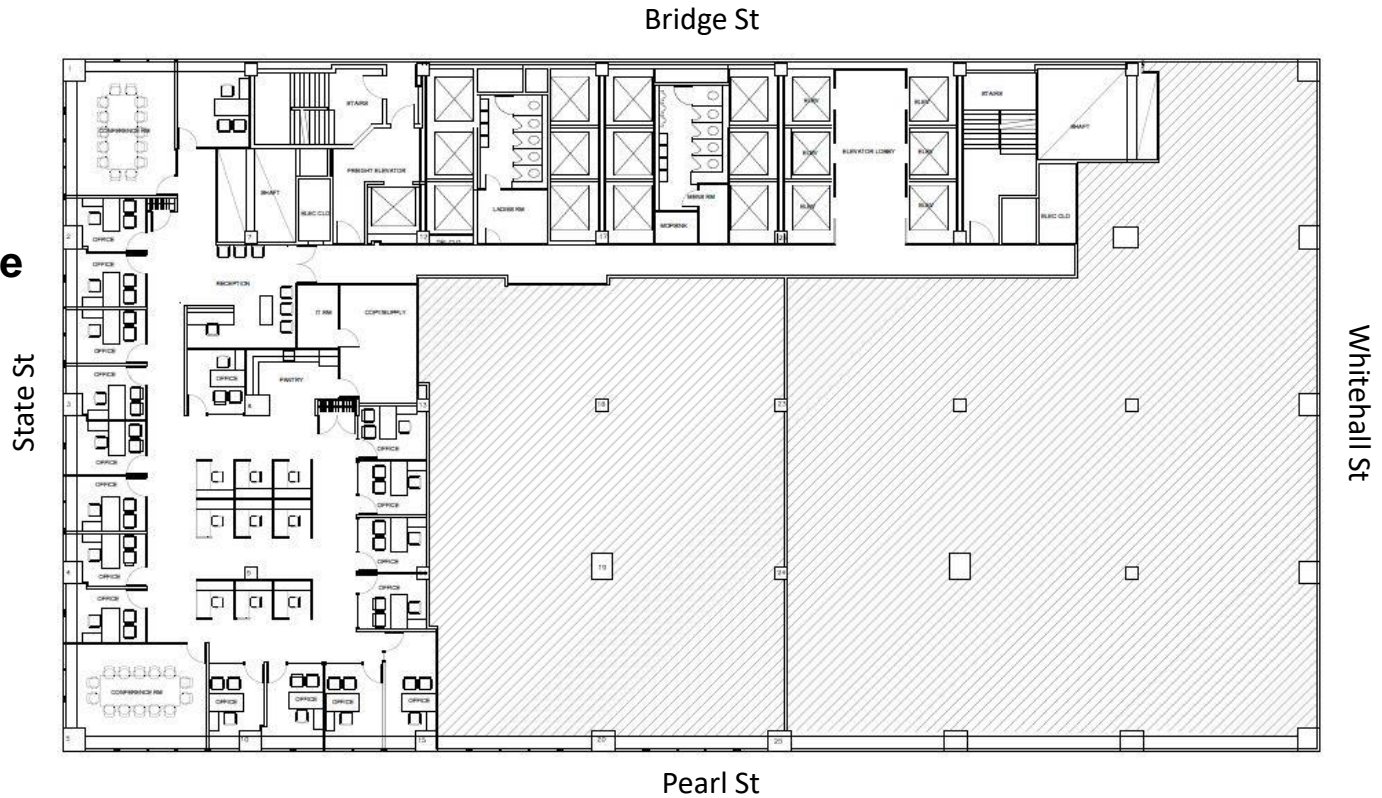

rudin.com

REBNY

One Battery Park Plaza

Rudin

Floor 7
Proposed Office
Intensive Layout
8,335 Sq. Ft.
Partial Floor Available
Immediately

Kevin Daly

Thomas M. Keating

212.407.2437
kdaly@rudin.com