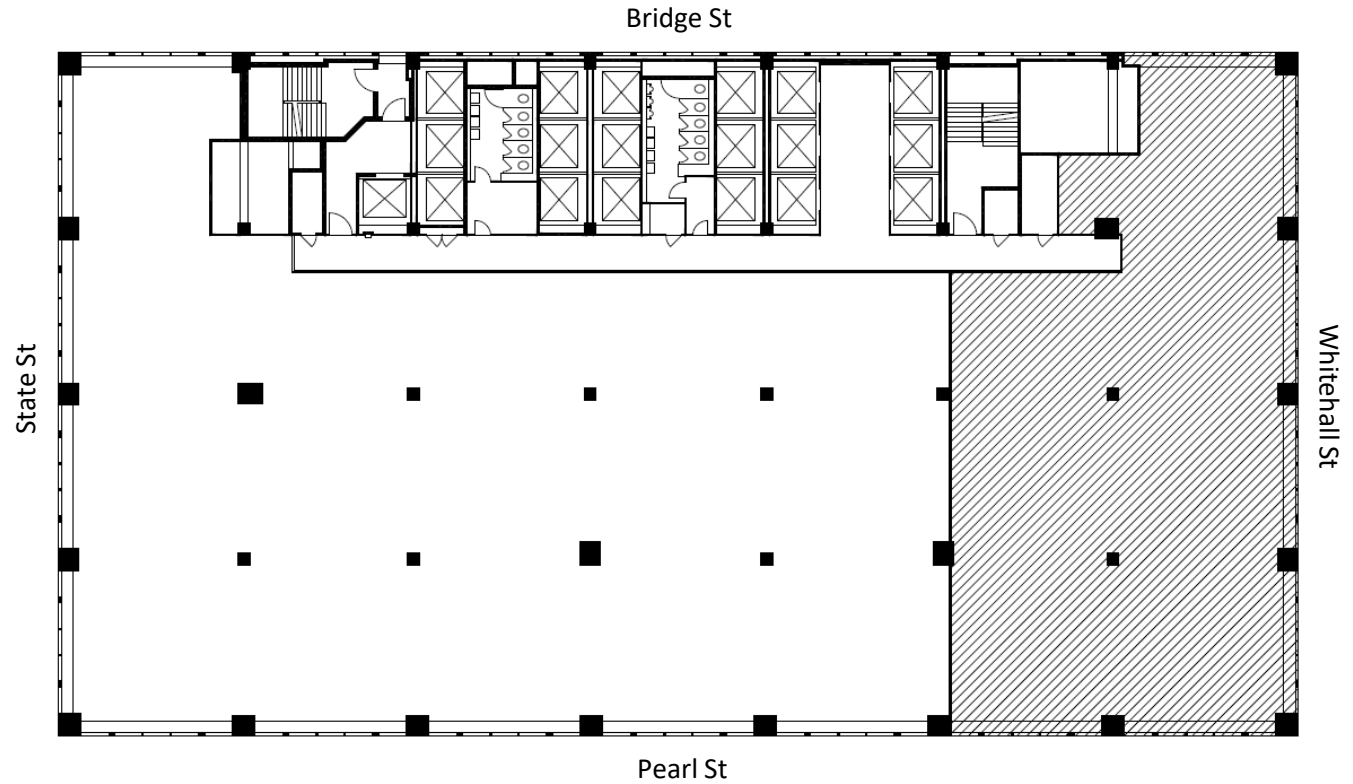

One Battery Park Plaza

Rudin

Floor 6
Core and Shell Plan

18,456 Sq. Ft.
Partial Floor Available

Kevin Daly

212.407.2437
kdaly@rudin.com

rudin.com

REBNY