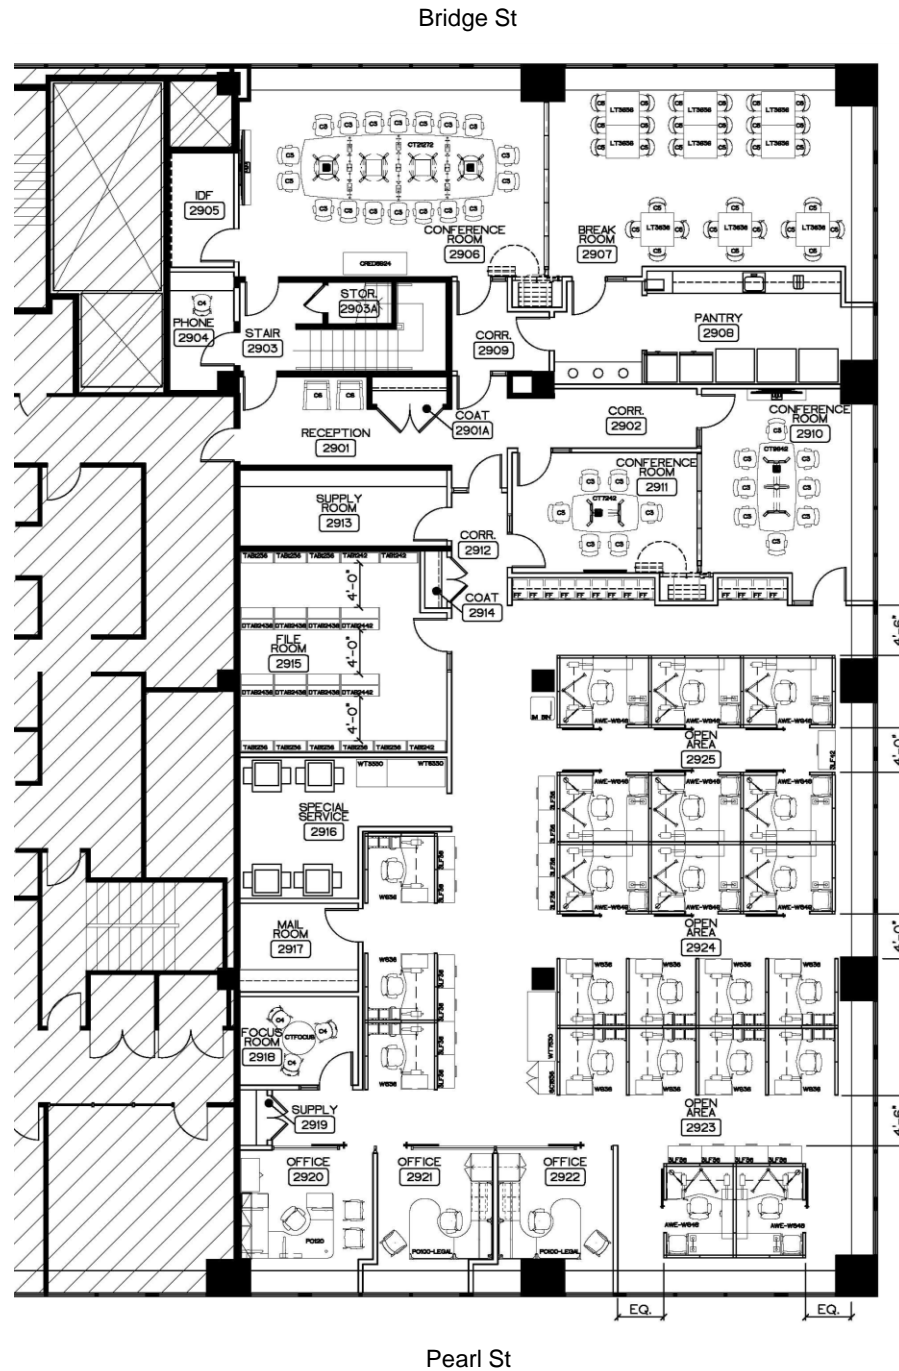

One Battery Park Plaza

Floor 29
As Built Plan

9,880 Sq. Ft.
Partial Floor Available
December 2021

Rudin

Kevin Daly

Thomas M. Keating

212.407.2437
kdaly@rudin.com

212.407.2481
tkeating@rudin.com