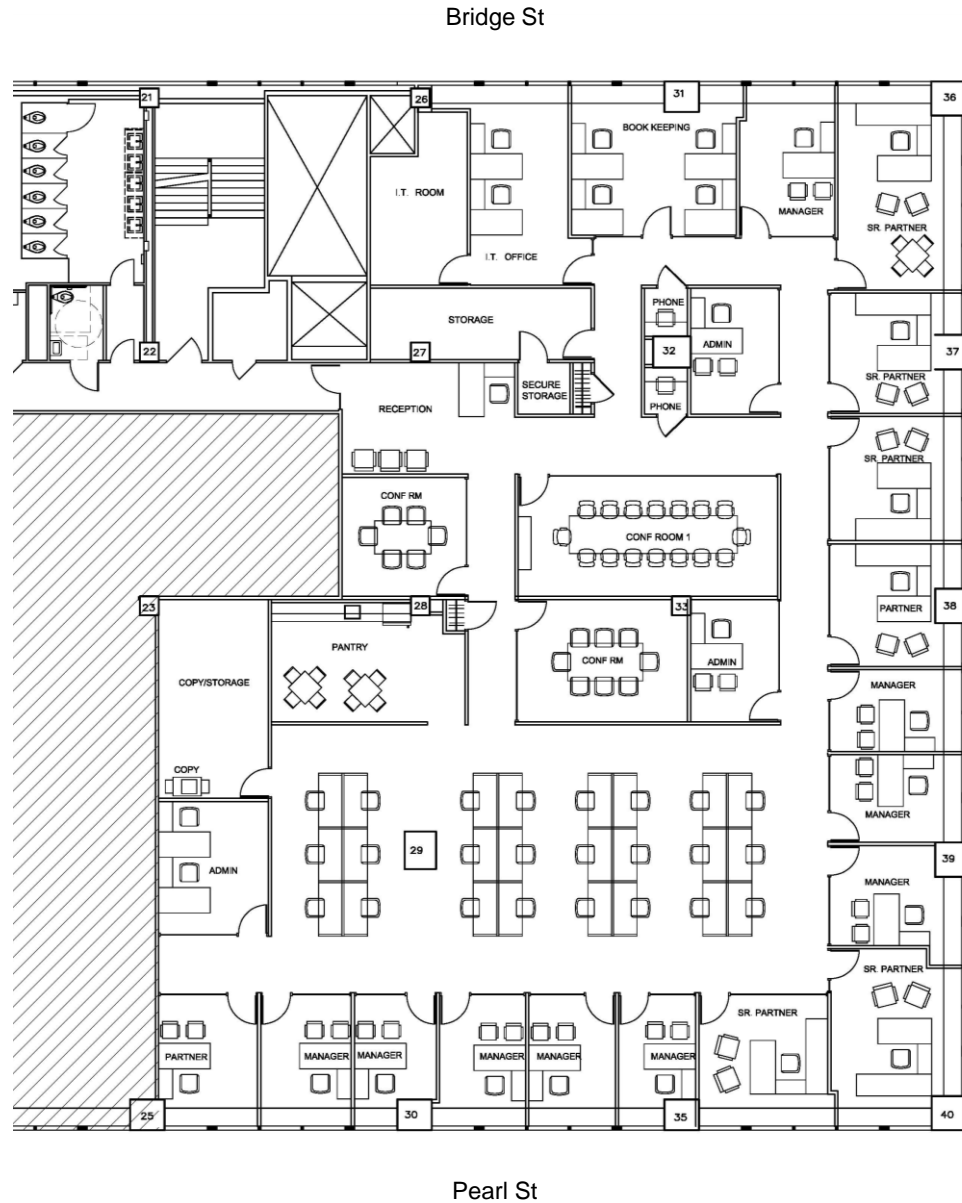

# One Battery Park Plaza

Floor 27  
Proposed Plan  
Open Office Layout

12,538 Sq. Ft.  
Partial Floor Available

Rudin

Kevin Daly

Thomas M. Keating

212.407.2437  
kdaly@rudin.com

212.407.2481  
tkeating@rudin.com

# One Battery Park Plaza

Floor 27  
Proposed Plan  
Perimeter Office Layout

12,538 Sq. Ft.  
Partial Floor Available

Rudin

Kevin Daly

Thomas M. Keating

212.407.2437  
kdaly@rudin.com

212.407.2481  
tkeating@rudin.com