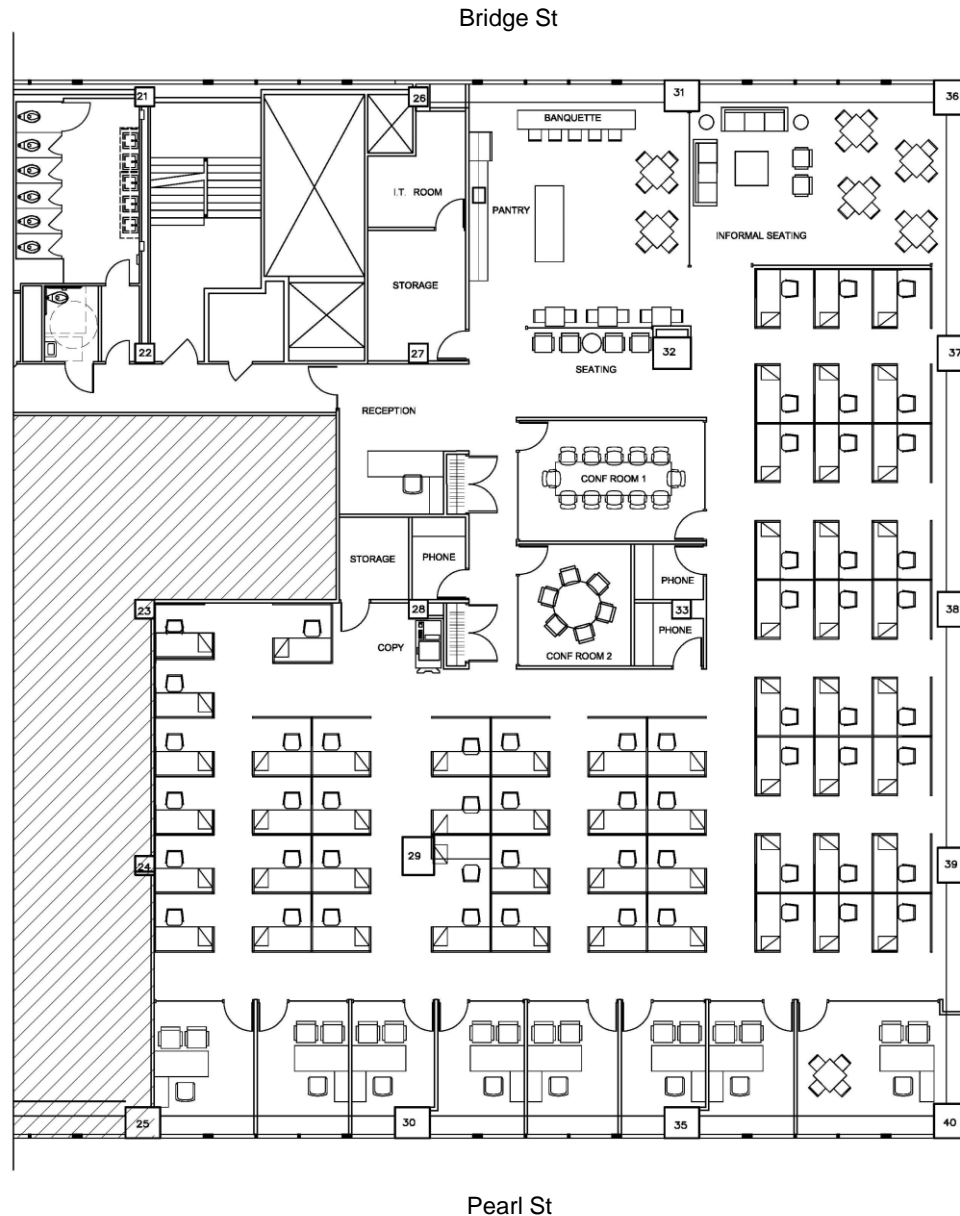

# One Battery Park Plaza

Floor 27  
Proposed Plan  
Open Office Layout

12,538 Sq. Ft.  
Partial Floor Available

Rudin

Kevin Daly

Thomas M. Keating

212.407.2437  
kdaly@rudin.com

212.407.2481  
tkeating@rudin.com

# One Battery Park Plaza

Floor 27  
Proposed Plan  
Perimeter Office Layout

12,538 Sq. Ft.  
Partial Floor Available

Rudin

Kevin Daly

Thomas M. Keating

212.407.2437  
kdaly@rudin.com

212.407.2481  
tkeating@rudin.com