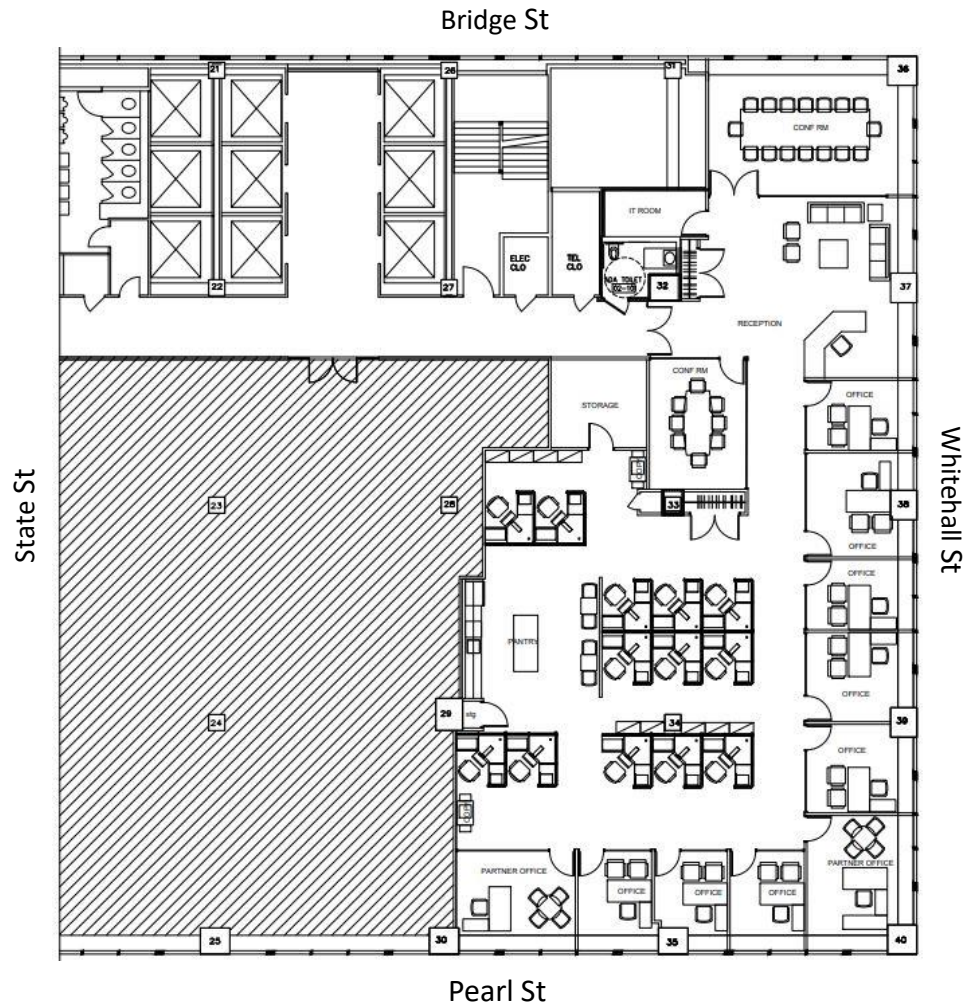

# One Battery Park Plaza

Rudin

Floor 2  
Prebuilt Plan

8,036 Sq. Ft.  
Partial Floor Available  
Immediately

Kevin Daly

Thomas M. Keating

212.407.2437  
kdaly@rudin.com

212.407.2481  
tkeating@rudin.com