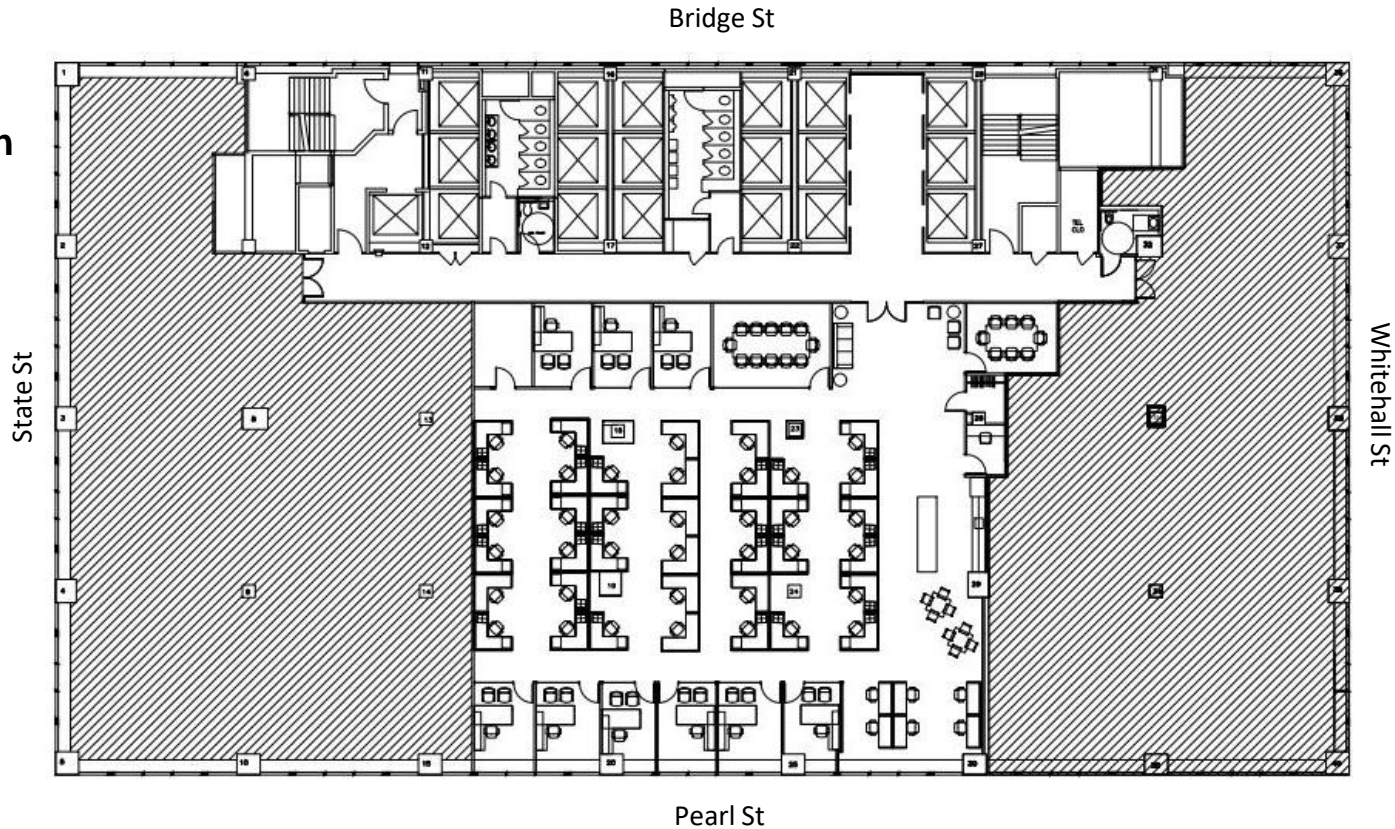

# One Battery Park Plaza

Rudin

Floor 2  
Existing Conditions Plan

9,526 Sq. Ft.  
Partial Floor Available  
May 2023

Furnished and Wired

Kevin Daly

Thomas M. Keating

212.407.2437  
kdaly@rudin.com