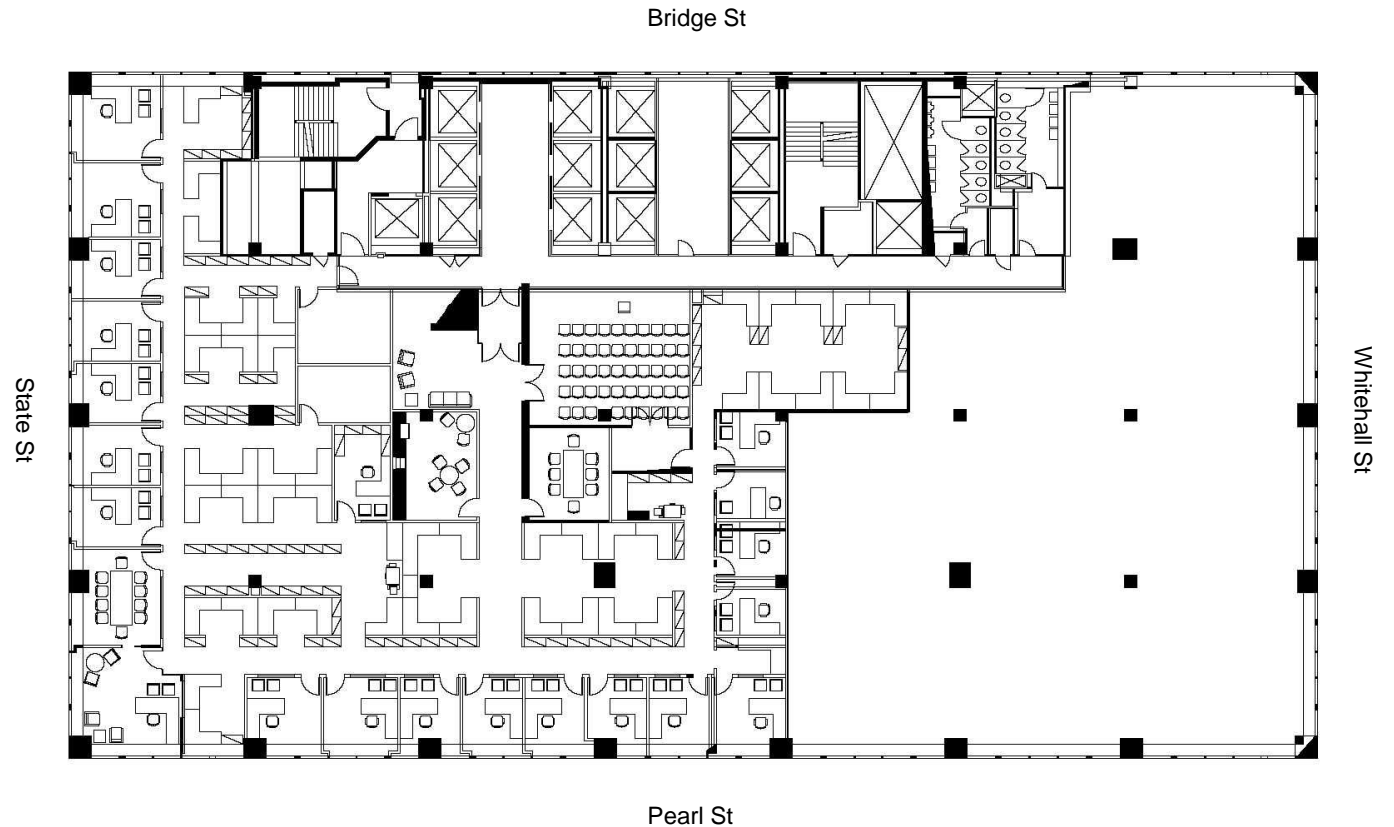

# One Battery Park Plaza

Rudin

Floor 25  
Core and Shell Plan

15,623 Sq. Ft.  
Partial Floor Available  
July 2020

---

Kevin Daly

Thomas M. Keating

212.407.2437  
kdaly@rudin.com

# One Battery Park Plaza

Rudin

Floor 25  
As Built Plan

15,623 Sq. Ft.  
Partial Floor Available  
July 2020

---

Kevin Daly

Thomas M. Keating

212.407.2437  
kdaly@rudin.com