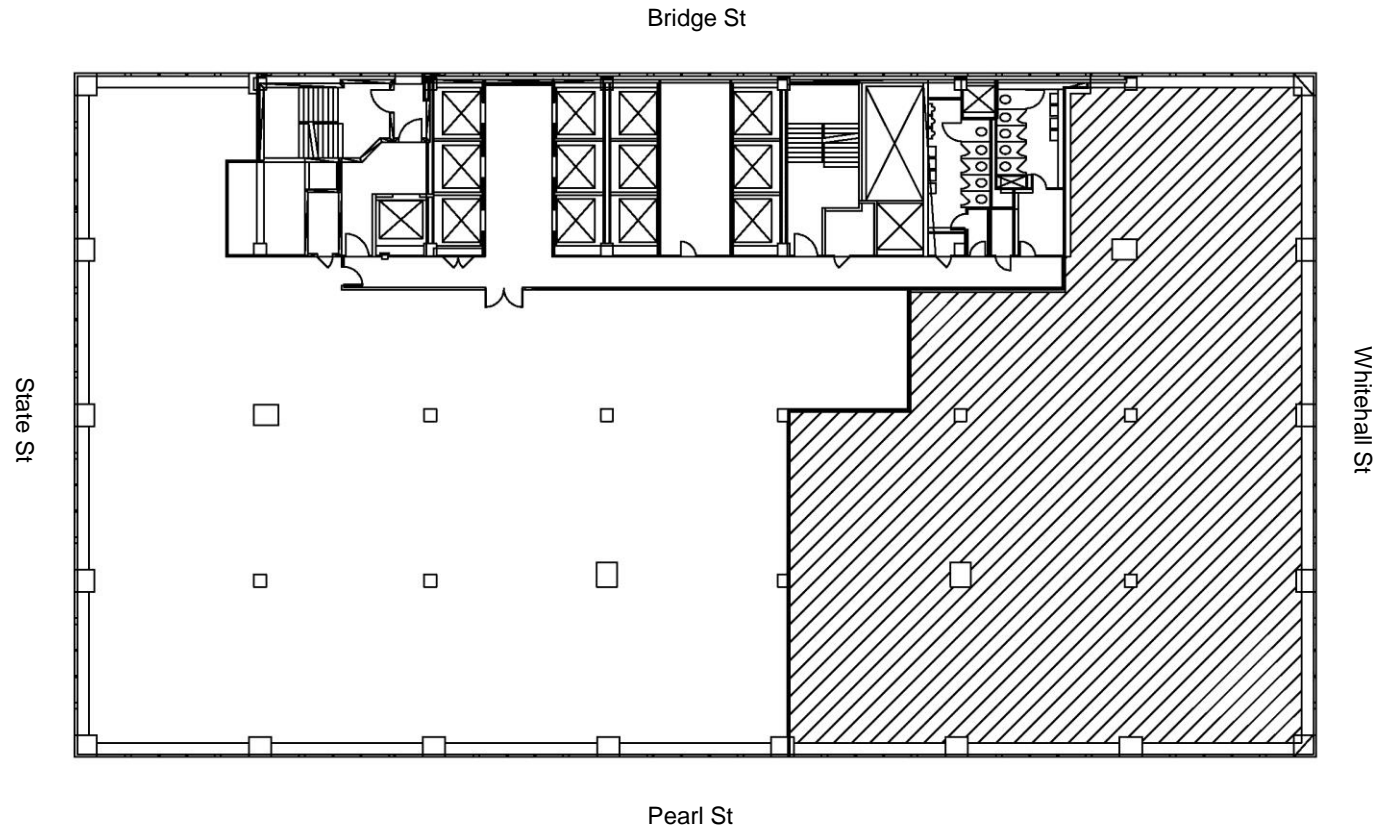

# One Battery Park Plaza

Rudin

Floor 25  
Core and Shell Plan

15,623 Sq. Ft.  
Partial Floor Available  
July 2020

---

Kevin Daly

Thomas M. Keating

212.407.2437  
kdaly@rudin.com

# One Battery Park Plaza

Rudin

Floor 25  
As Built Plan

15,623 Sq. Ft.  
Partial Floor Available  
July 2020

---

Kevin Daly

Thomas M. Keating

212.407.2437  
kdaly@rudin.com