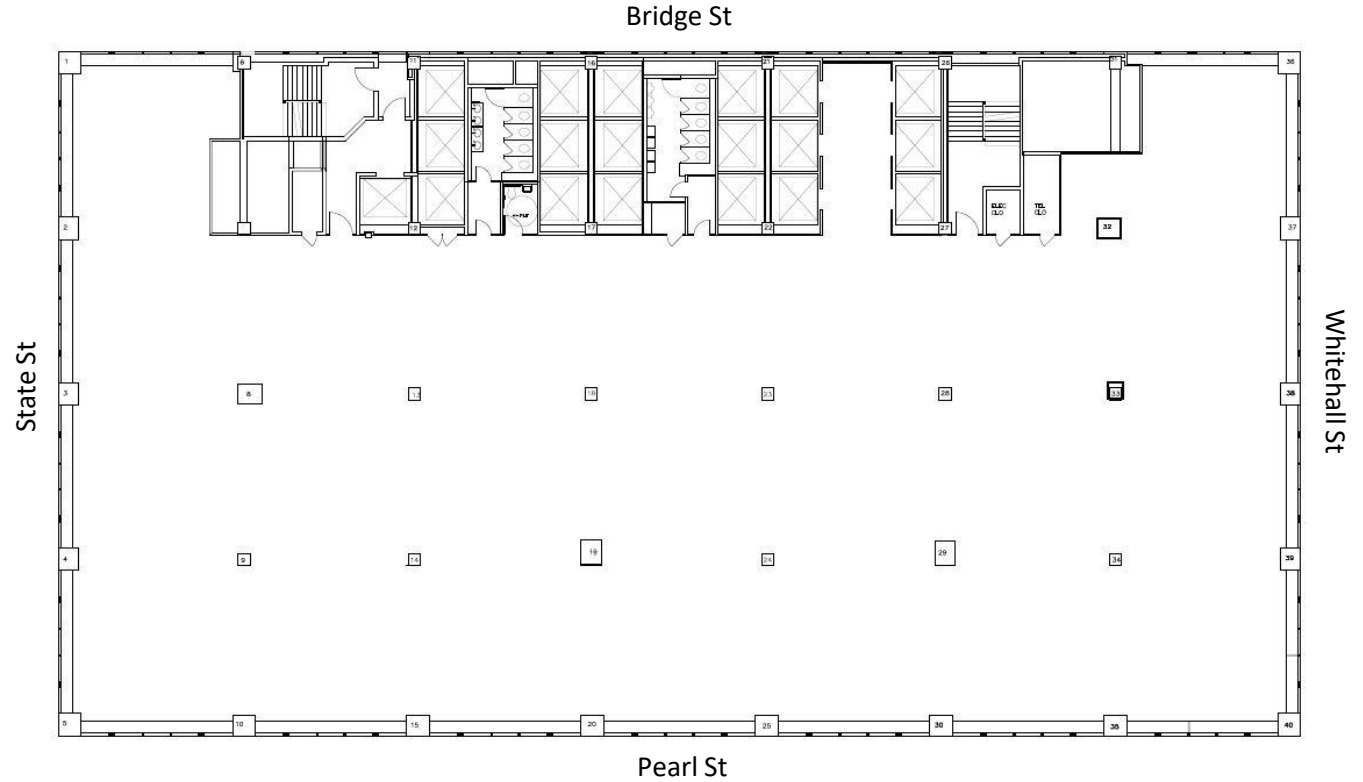

One Battery Park Plaza

Rudin

Floor 3
Core and Shell Plan

26,781 Sq. Ft.
Full Floor Available
March 2025

Kevin Daly

212.407.2437
kdaly@rudin.com

rudin.com

REBNY