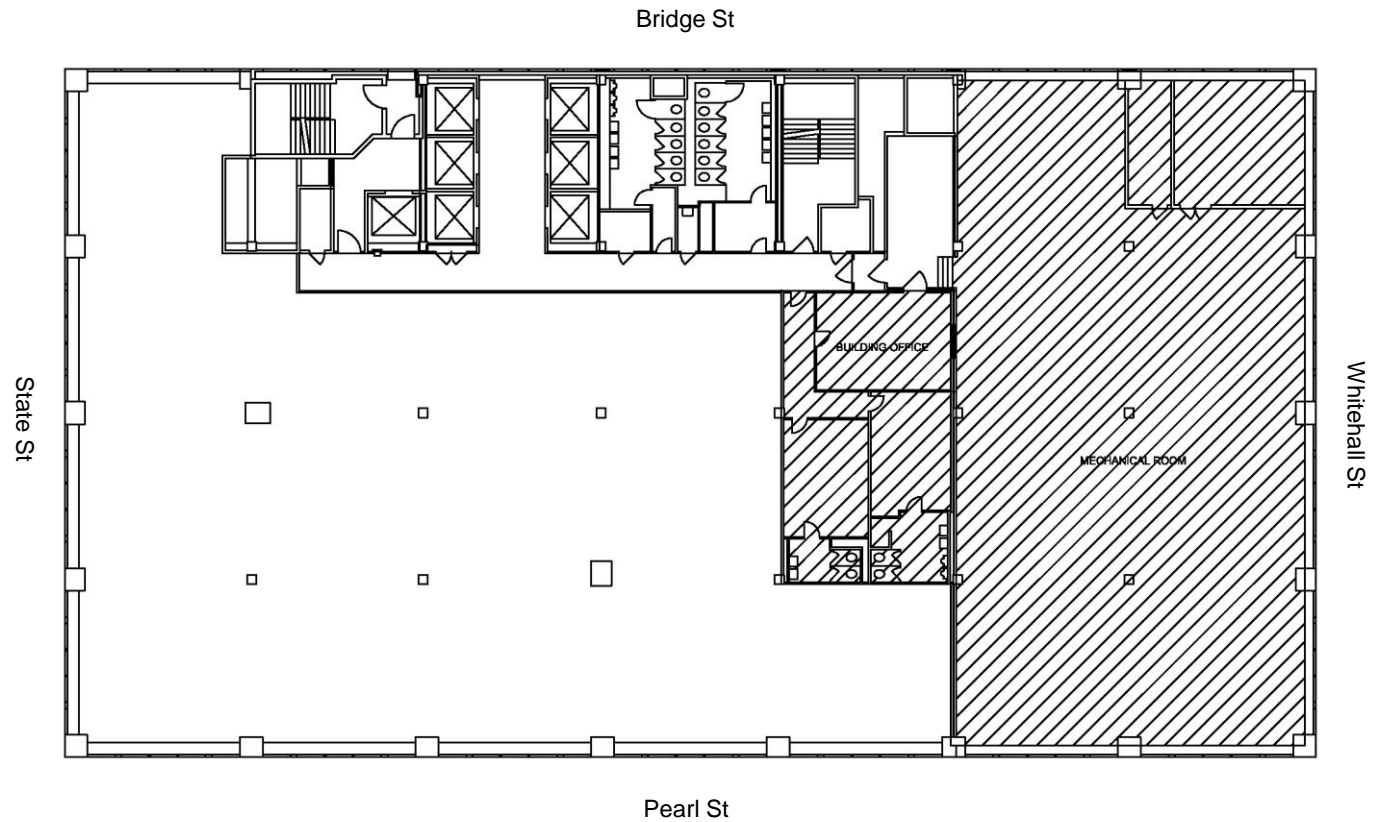

One Battery Park Plaza

Rudin

Floor 35
Core and Shell Plan

17,138 Sq. Ft.
Full Floor Available
January 2021

Kevin Daly

Thomas M. Keating

212.407.2437
kdaly@rudin.com

212.407.2481
tkeating@rudin.com