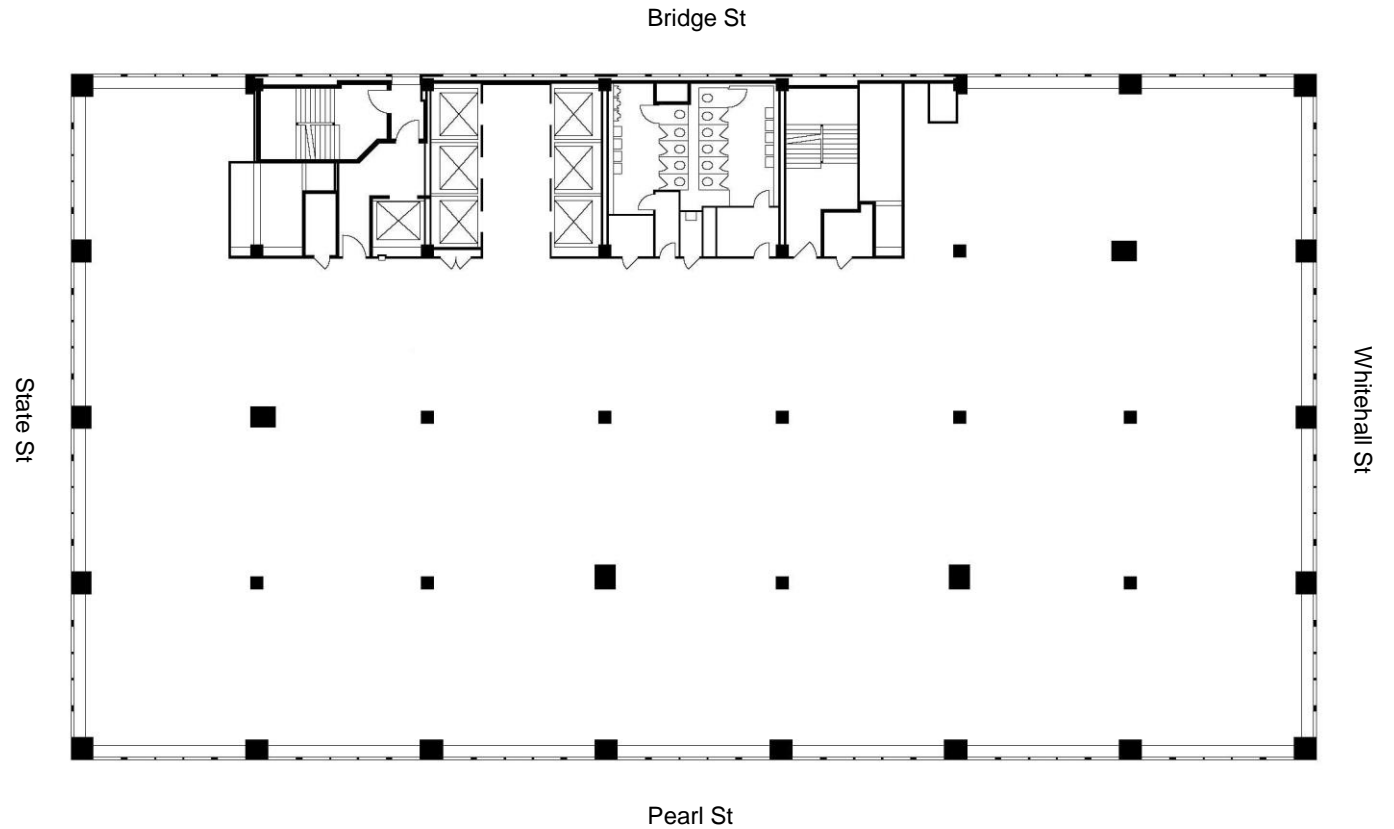

# One Battery Park Plaza

Rudin

Floors 33-34  
Core and Shell Plan

28,307 Sq. Ft.  
Full Floor Available  
January 2021

---

Kevin Daly

Thomas M. Keating

212.407.2437  
kdaly@rudin.com