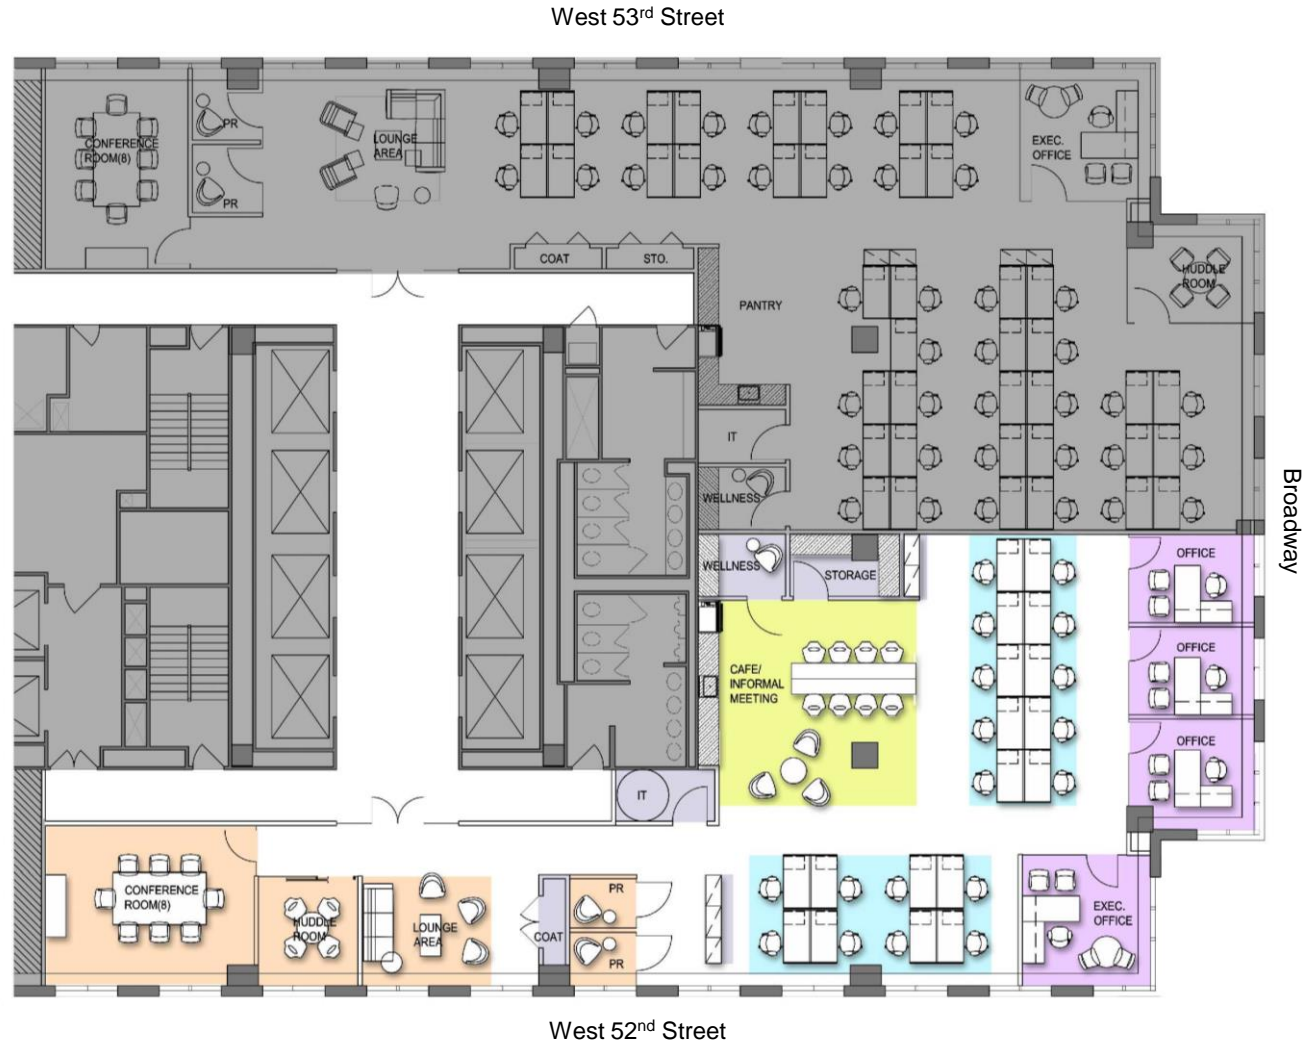

• 1675 •

BROADWAY

Rudin

Floor 35 South Suite Test Fit

5,781 Sq. Ft.
Partial Floor Available
First Quarter 2020

WORK SPACE	SEATS
Executive Office	1
Offices	3
Workstations	18
Total Headcount	22
COLLABORATIVE SPACE	
Conference Room (8 PPL)	1
Phone Room	2
Huddle Room	1
Lounge Area	1
SUPPORT	
Café/Informal Meeting	1
Coat Closet	1
Wellness Room	1
Storage	1
IT Room	1
Files	2