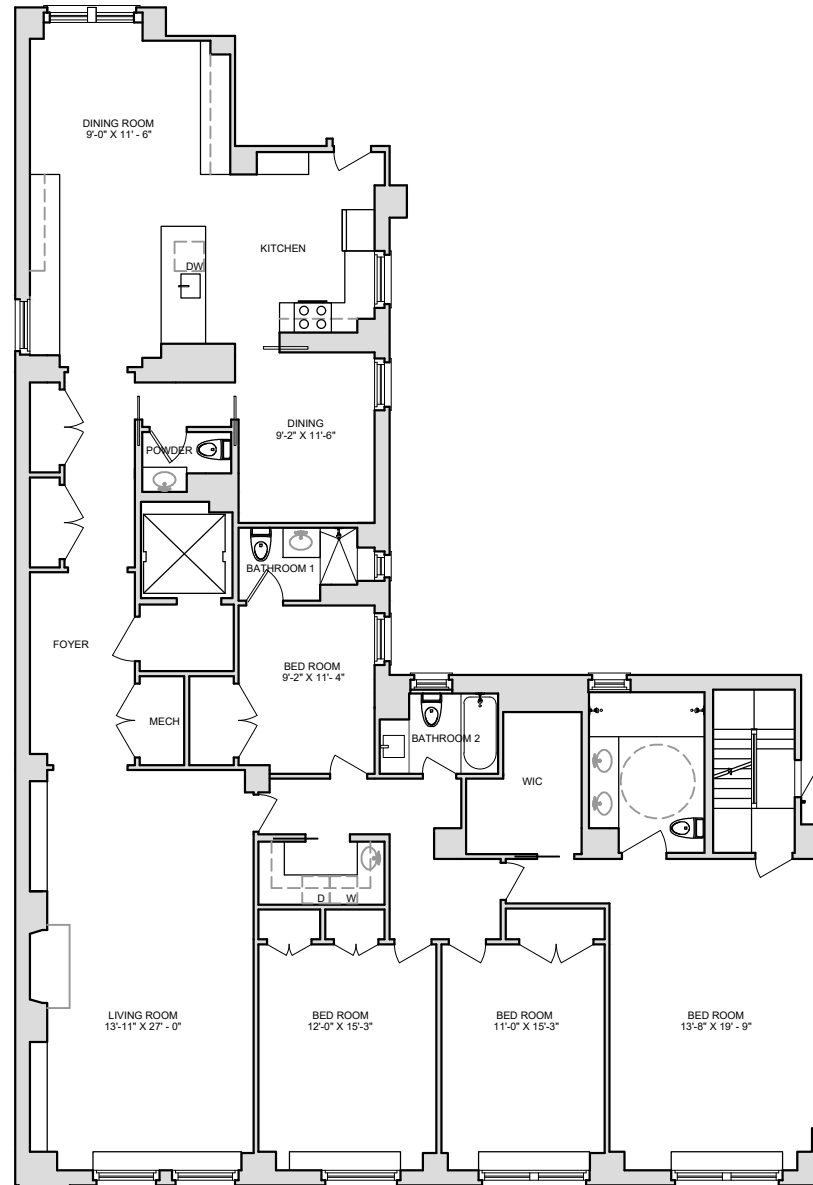

# Apartment 14A

4 Bedrooms 3.5 Bathrooms  
2,893 Interior Sq.Ft

RUDIN.COM